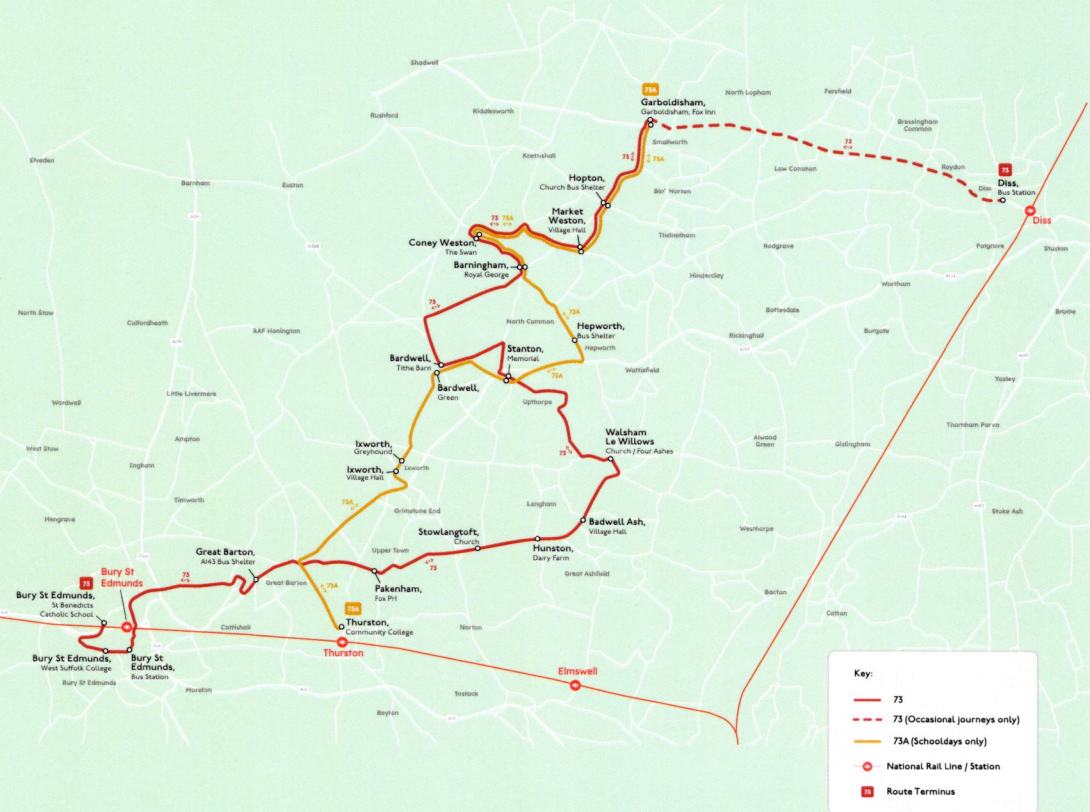

Service designed and delivered in partnership with the Support Our Buses taskforce, with funding from

Simonds

Transport Made Simple

0115 777 3187

contact@central-connect.co.uk