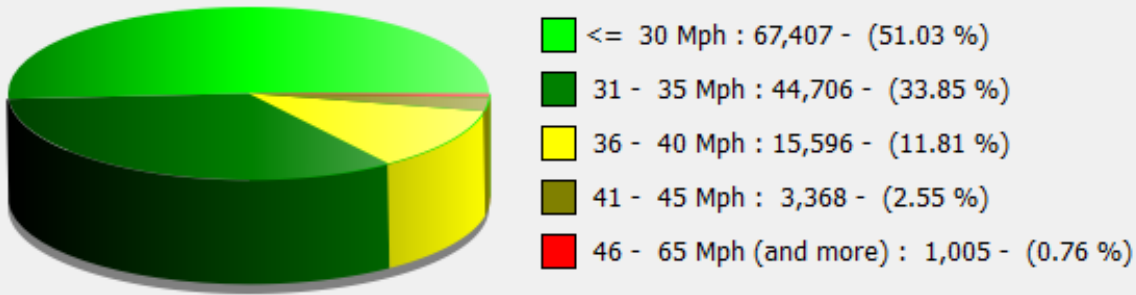

Outgoing vehicles

Start date: Friday, March 1, 2024 12:00 AM
End date: Sunday, March 31, 2024 4:00 PM

Location:

Comments: