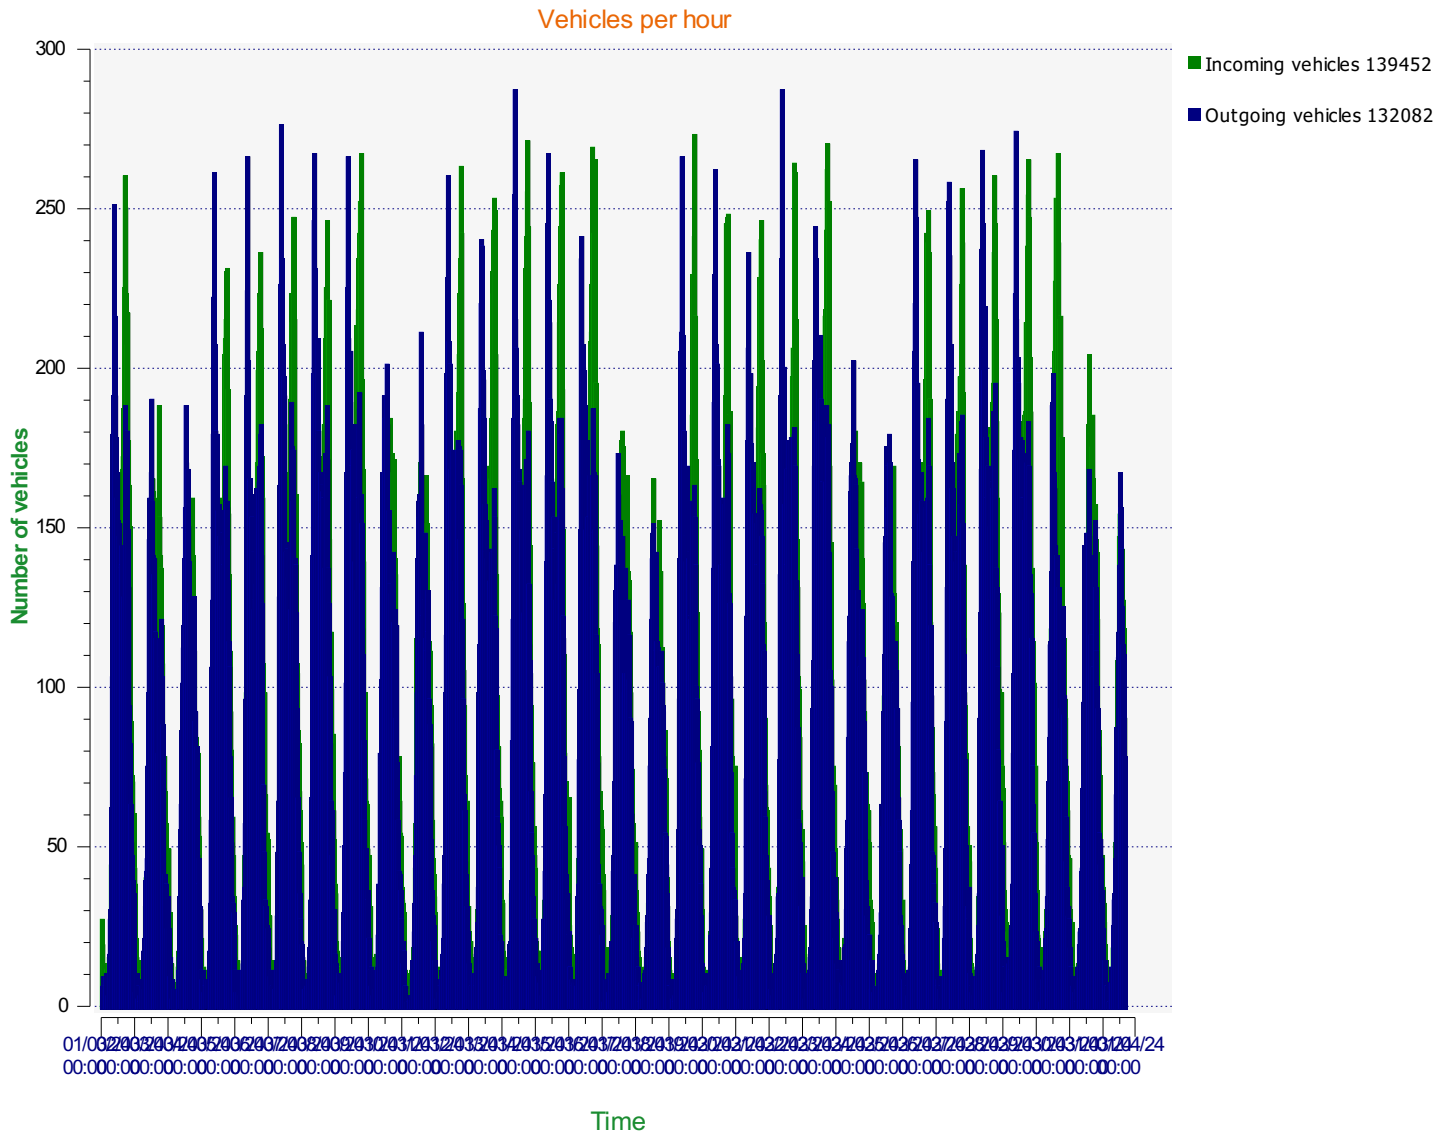

Location:

Comments:

Start date: Friday, March 1, 2024 12:00 AM
End date: Sunday, March 31, 2024 4:00 PM

Location:

Comments:

Start date: Friday, March 1, 2024 12:00 AM
End date: Sunday, March 31, 2024 4:00 PM

Location:

Comments:

Incoming vehicles

■	<= 30 Mph : 105,915 - (75.95 %)
■	31 - 35 Mph : 22,661 - (16.25 %)
■	36 - 40 Mph : 7,374 - (5.29 %)
■	41 - 45 Mph : 2,345 - (1.68 %)
■	46 - 65 Mph (and more) : 1,157 - (0.83 %)

Start date: Friday, March 1, 2024 12:00 AM
End date: Sunday, March 31, 2024 4:00 PM

Location:

Comments:

Outgoing vehicles

Start date: Friday, March 1, 2024 12:00 AM
End date: Sunday, March 31, 2024 4:00 PM