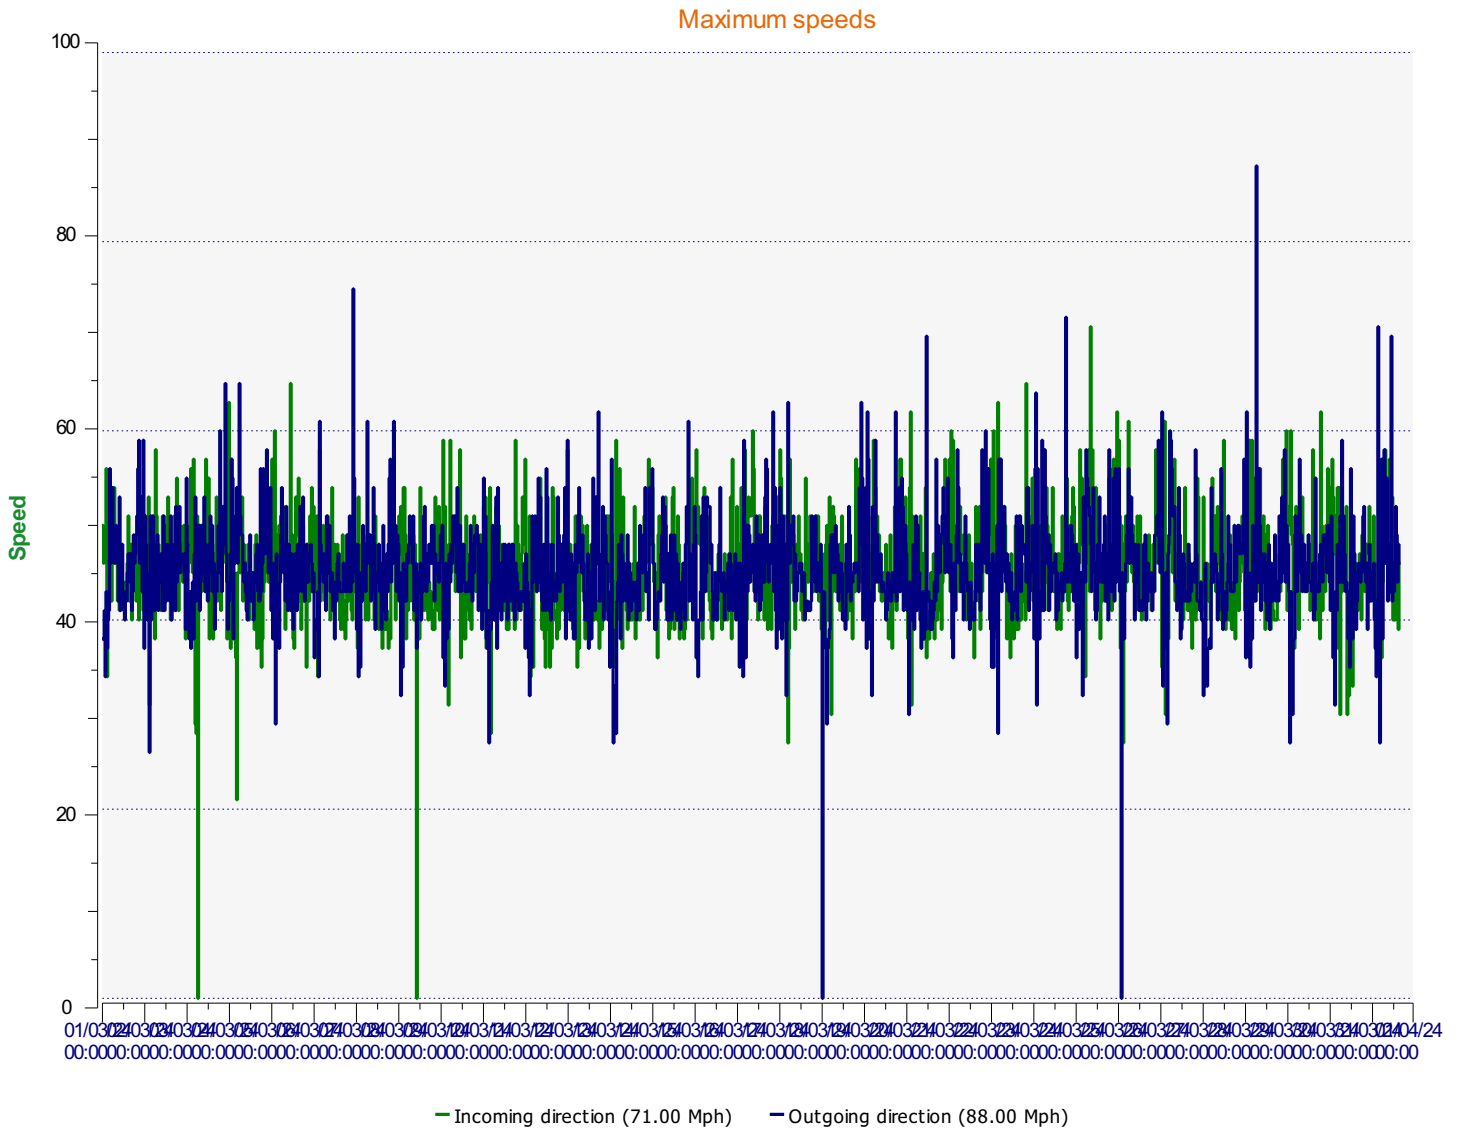

ÉlanCité

DÉTECTER • INFORMER • SÉCURISER

Start date: Friday, March 1, 2024 12:00 AM
End date: Sunday, March 31, 2024 4:00 PM

Location:

Comments:

Start date: Friday, March 1, 2024 12:00 AM
End date: Sunday, March 31, 2024 4:00 PM

Location:

Comments:

Start date: Friday, March 1, 2024 12:00 AM
End date: Sunday, March 31, 2024 4:00 PM

Location:

Comments:

Start date: Friday, March 1, 2024 12:00 AM
End date: Sunday, March 31, 2024 4:00 PM

Location:

Comments:

Incoming vehicles

■	<= 30 Mph : 105,915 - (75.95 %)
■	31 - 35 Mph : 22,661 - (16.25 %)
■	36 - 40 Mph : 7,374 - (5.29 %)
■	41 - 45 Mph : 2,345 - (1.68 %)
■	46 - 65 Mph (and more) : 1,157 - (0.83 %)

Start date: Friday, March 1, 2024 12:00 AM
End date: Sunday, March 31, 2024 4:00 PM

Location:

Comments:

Outgoing vehicles

Start date: Friday, March 1, 2024 12:00 AM
End date: Sunday, March 31, 2024 4:00 PM