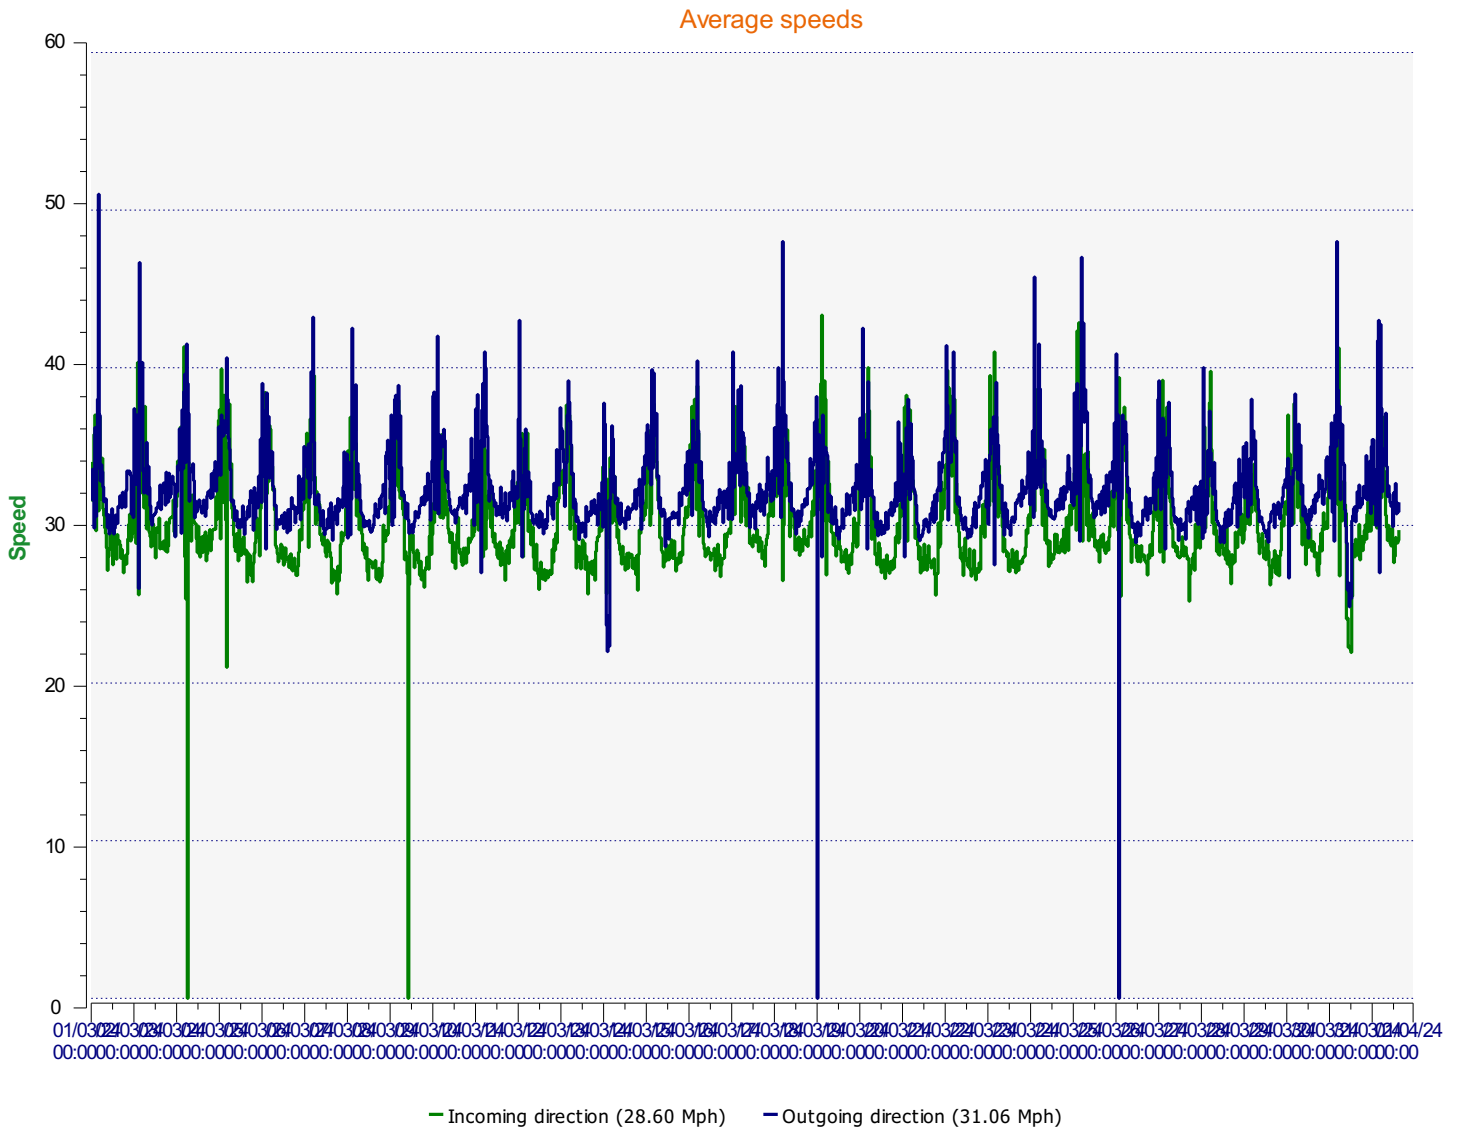

ÉlanCité

DÉTECTER • INFORMER • SÉCURISER

Start date: Friday, March 1, 2024 12:00 AM
End date: Sunday, March 31, 2024 4:00 PM

Location:

Comments:

Start date: Friday, March 1, 2024 12:00 AM
End date: Sunday, March 31, 2024 4:00 PM

Location:

Comments:

Start date: Friday, March 1, 2024 12:00 AM
End date: Sunday, March 31, 2024 4:00 PM

Location:

Comments:

Start date: Friday, March 1, 2024 12:00 AM
End date: Sunday, March 31, 2024 4:00 PM

Start date: Friday, March 1, 2024 12:00 AM
End date: Sunday, March 31, 2024 4:00 PM

Location:

Comments:

Outgoing vehicles

Start date: Friday, March 1, 2024 12:00 AM
End date: Sunday, March 31, 2024 4:00 PM