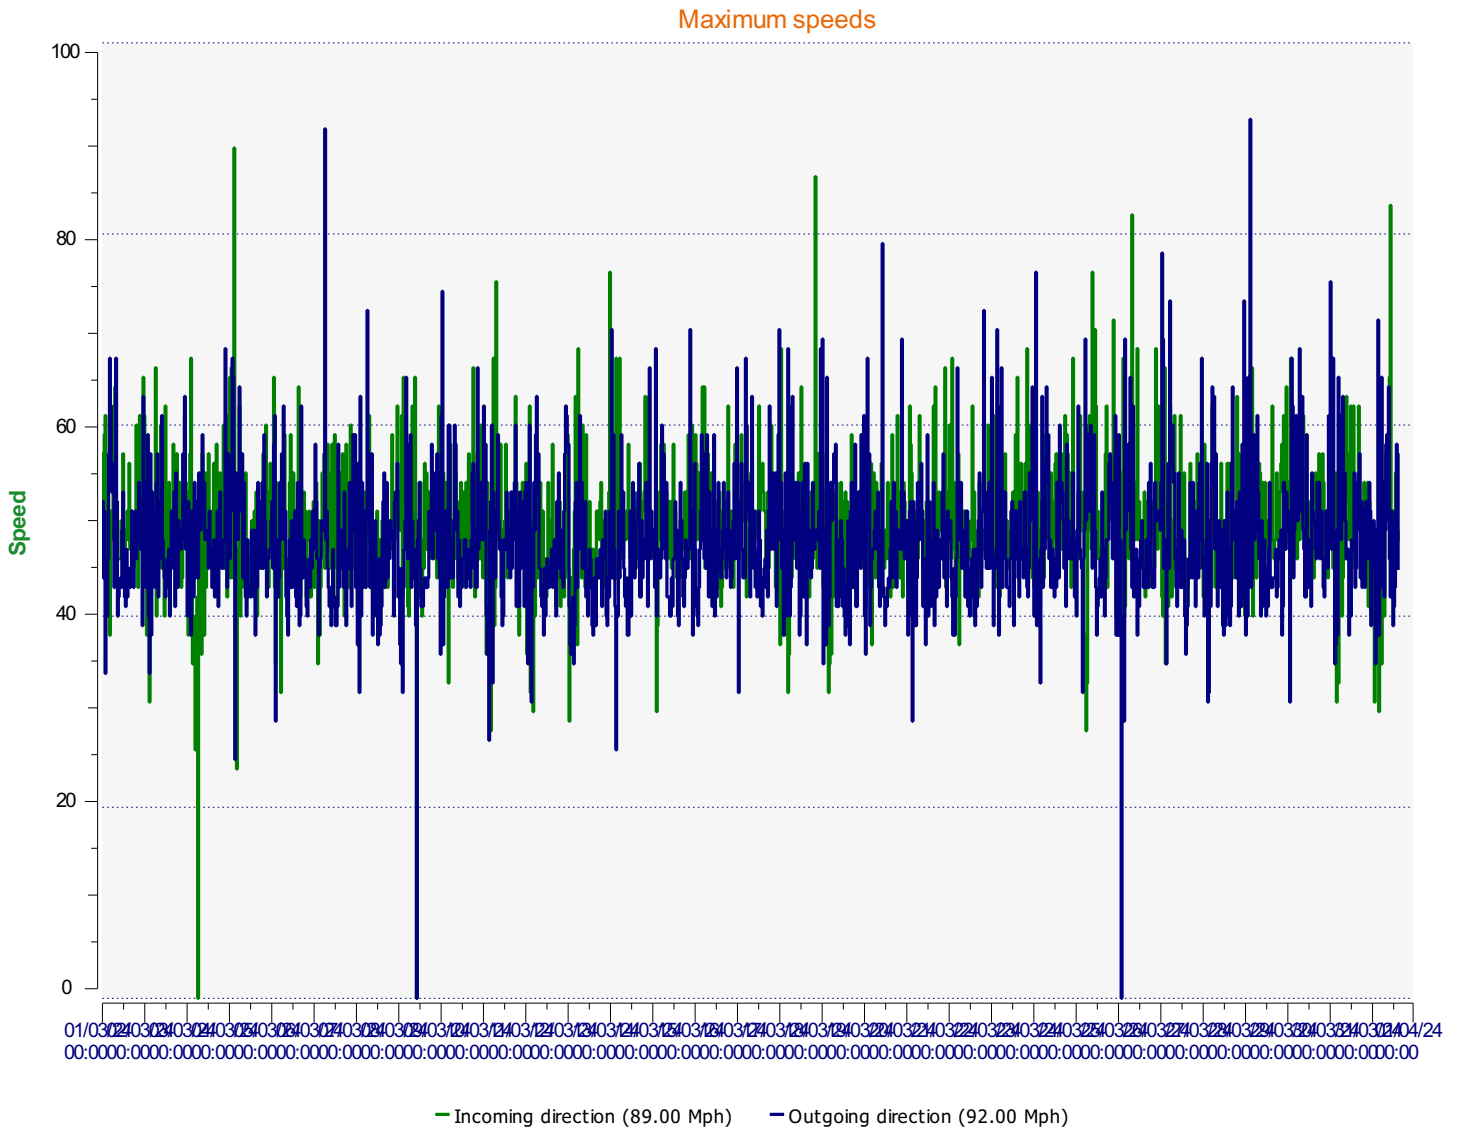

Élan Cité

DÉTECTER • INFORMER • SÉCURISER

Start date: Friday, March 1, 2024 12:00 AM
End date: Sunday, March 31, 2024 3:30 PM

Location:

Comments:

Start date: Friday, March 1, 2024 12:00 AM
End date: Sunday, March 31, 2024 3:30 PM

Location:

Comments:

Start date: Friday, March 1, 2024 12:00 AM
End date: Sunday, March 31, 2024 3:30 PM

Location:

Comments:

Start date: Friday, March 1, 2024 12:00 AM
End date: Sunday, March 31, 2024 3:30 PM

Location:

Comments:

Incoming vehicles

- <= 30 Mph : 68,668 - (64.05 %)
- 31 - 35 Mph : 21,712 - (20.25 %)
- 36 - 40 Mph : 10,284 - (9.59 %)
- 41 - 45 Mph : 4,137 - (3.86 %)
- 46 - 65 Mph (and more) : 2,409 - (2.25 %)

Start date: Friday, March 1, 2024 12:00 AM
End date: Sunday, March 31, 2024 3:30 PM

Location:

Comments:

Outgoing vehicles

Start date: Friday, March 1, 2024 12:00 AM
End date: Sunday, March 31, 2024 3:30 PM