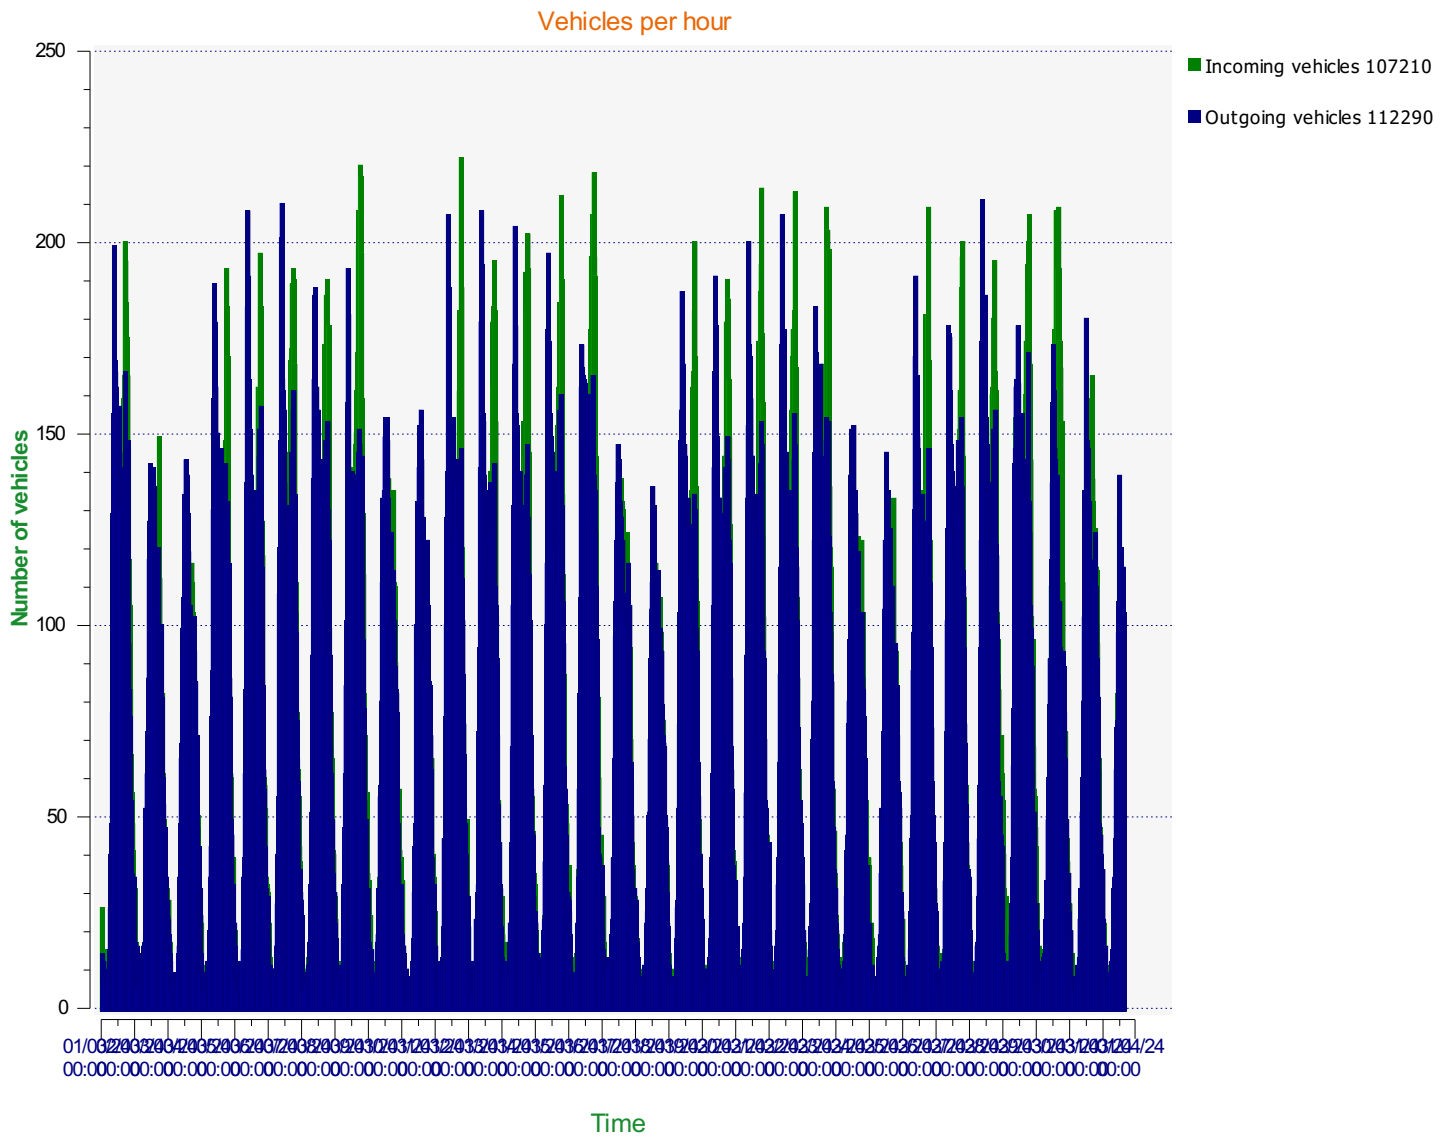

Location:

Comments:

Start date: Friday, March 1, 2024 12:00 AM
End date: Sunday, March 31, 2024 3:30 PM

Location:

Comments:

Start date: Friday, March 1, 2024 12:00 AM
End date: Sunday, March 31, 2024 3:30 PM

Location:

Comments:

Incoming vehicles

- <= 30 Mph : 68,668 - (64.05 %)
- 31 - 35 Mph : 21,712 - (20.25 %)
- 36 - 40 Mph : 10,284 - (9.59 %)
- 41 - 45 Mph : 4,137 - (3.86 %)
- 46 - 65 Mph (and more) : 2,409 - (2.25 %)

Start date: Friday, March 1, 2024 12:00 AM
End date: Sunday, March 31, 2024 3:30 PM

Location:

Comments:

Outgoing vehicles

Start date: Friday, March 1, 2024 12:00 AM
End date: Sunday, March 31, 2024 3:30 PM