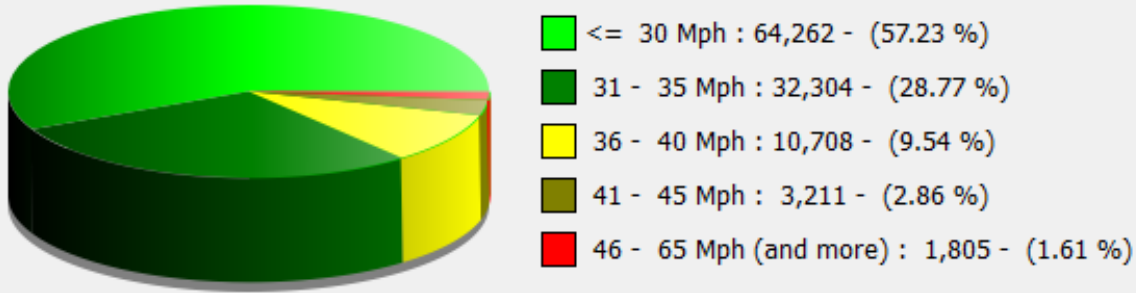

Outgoing vehicles

Start date: Friday, March 1, 2024 12:00 AM
End date: Sunday, March 31, 2024 3:30 PM

Location:

Comments: