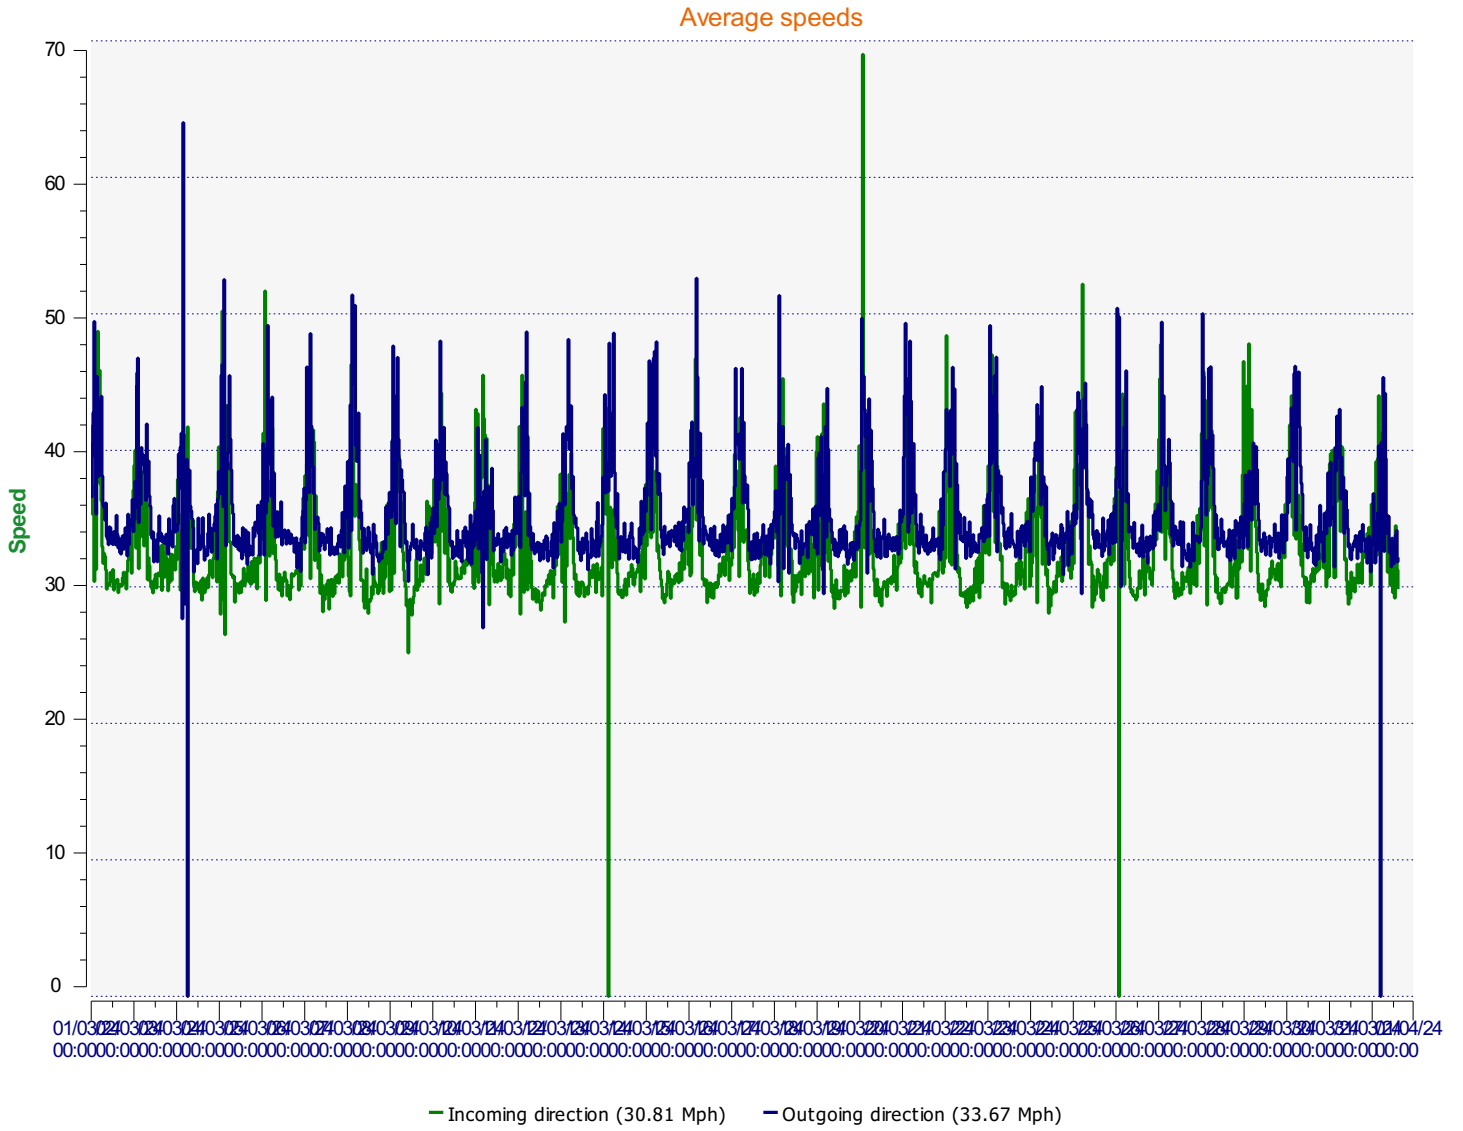

Start date: Friday, March 1, 2024 12:00 AM
End date: Sunday, March 31, 2024 3:30 PM

Location:

Comments: