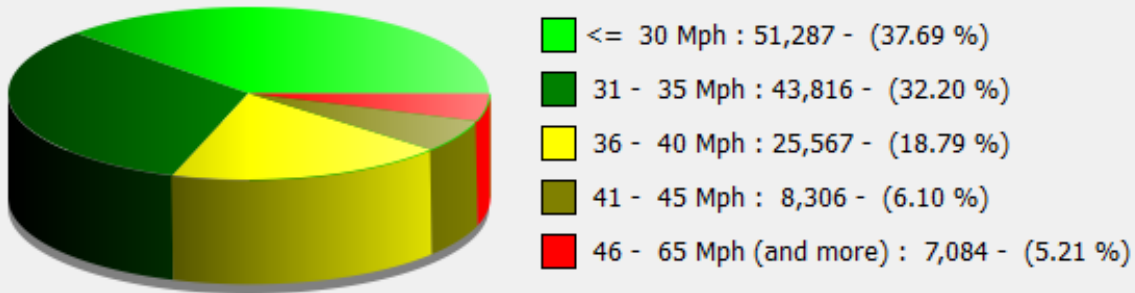

Outgoing vehicles

Start date: Friday, March 1, 2024 12:00 AM
End date: Sunday, March 31, 2024 3:30 PM

Location:

Comments: