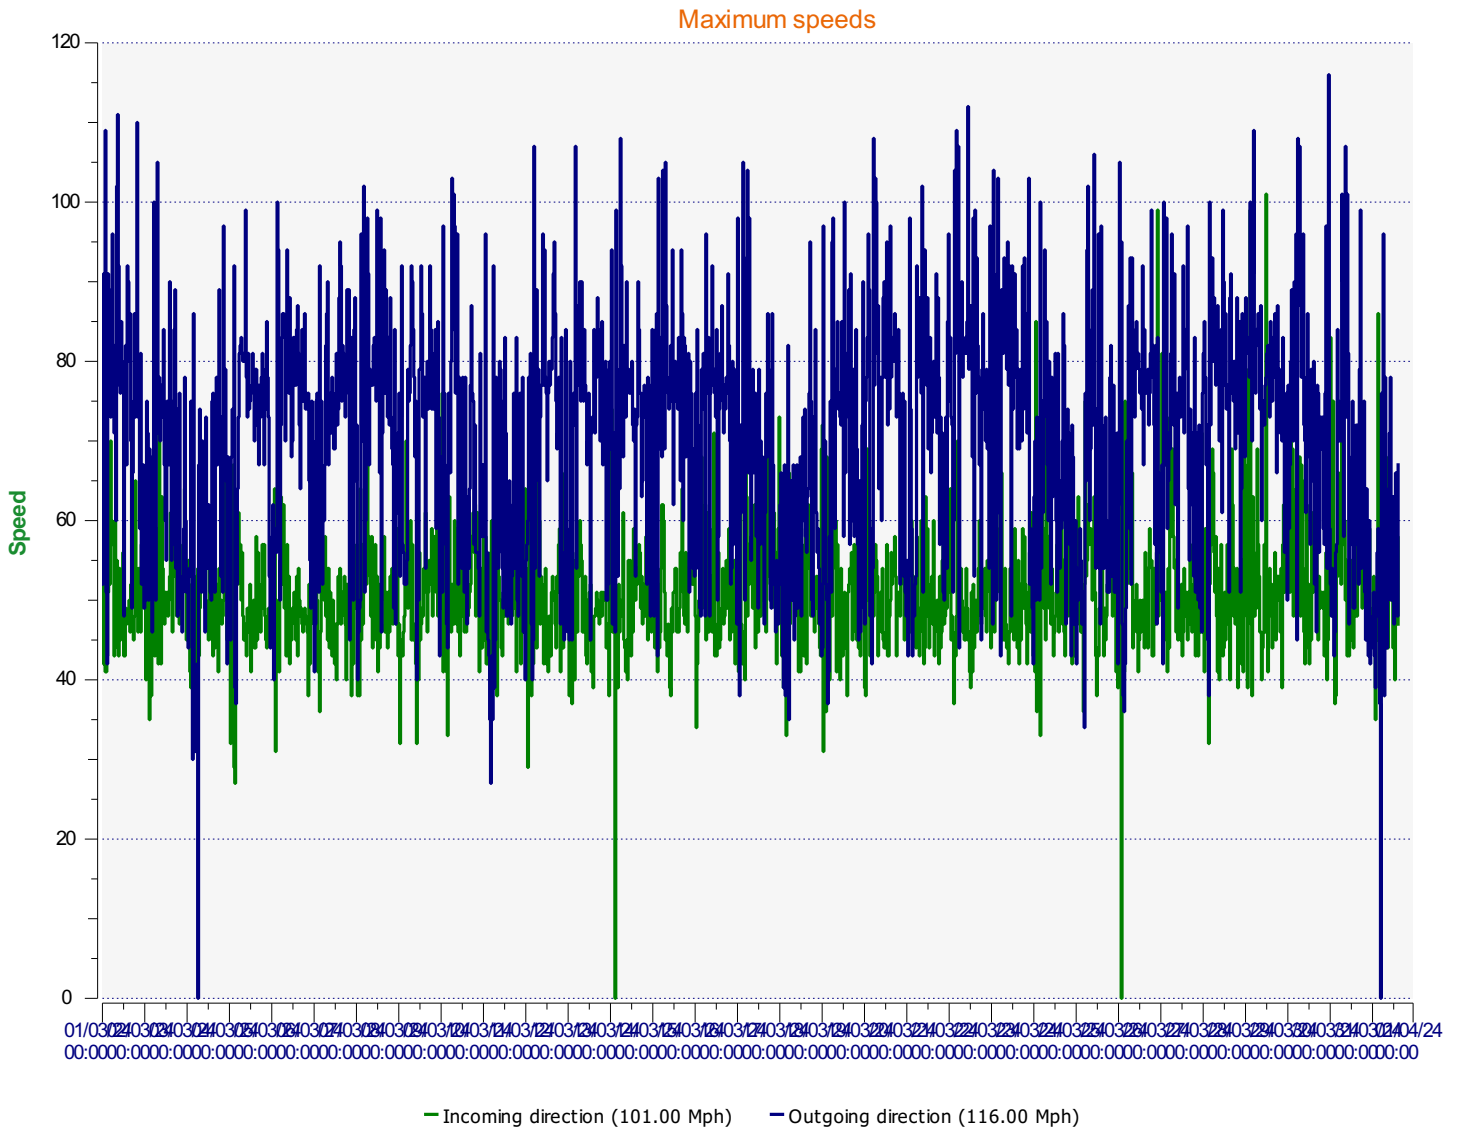

Élan Cité

DÉTECTER • INFORMER • SÉCURISER

Start date: Friday, March 1, 2024 12:00 AM
End date: Sunday, March 31, 2024 3:30 PM

Location:

Comments:

Start date: Friday, March 1, 2024 12:00 AM
End date: Sunday, March 31, 2024 3:30 PM

Location:

Comments:

Start date: Friday, March 1, 2024 12:00 AM
End date: Sunday, March 31, 2024 3:30 PM

Location:

Comments:

Start date: Friday, March 1, 2024 12:00 AM
End date: Sunday, March 31, 2024 3:30 PM

Location:

Comments:

Incoming vehicles

- <= 30 Mph : 65,532 - (59.39 %)
- 31 - 35 Mph : 26,549 - (24.06 %)
- 36 - 40 Mph : 11,557 - (10.47 %)
- 41 - 45 Mph : 3,848 - (3.49 %)
- 46 - 65 Mph (and more) : 2,850 - (2.58 %)

Start date: Friday, March 1, 2024 12:00 AM
End date: Sunday, March 31, 2024 3:30 PM

Location:

Comments:

Outgoing vehicles

Start date: Friday, March 1, 2024 12:00 AM
End date: Sunday, March 31, 2024 3:30 PM