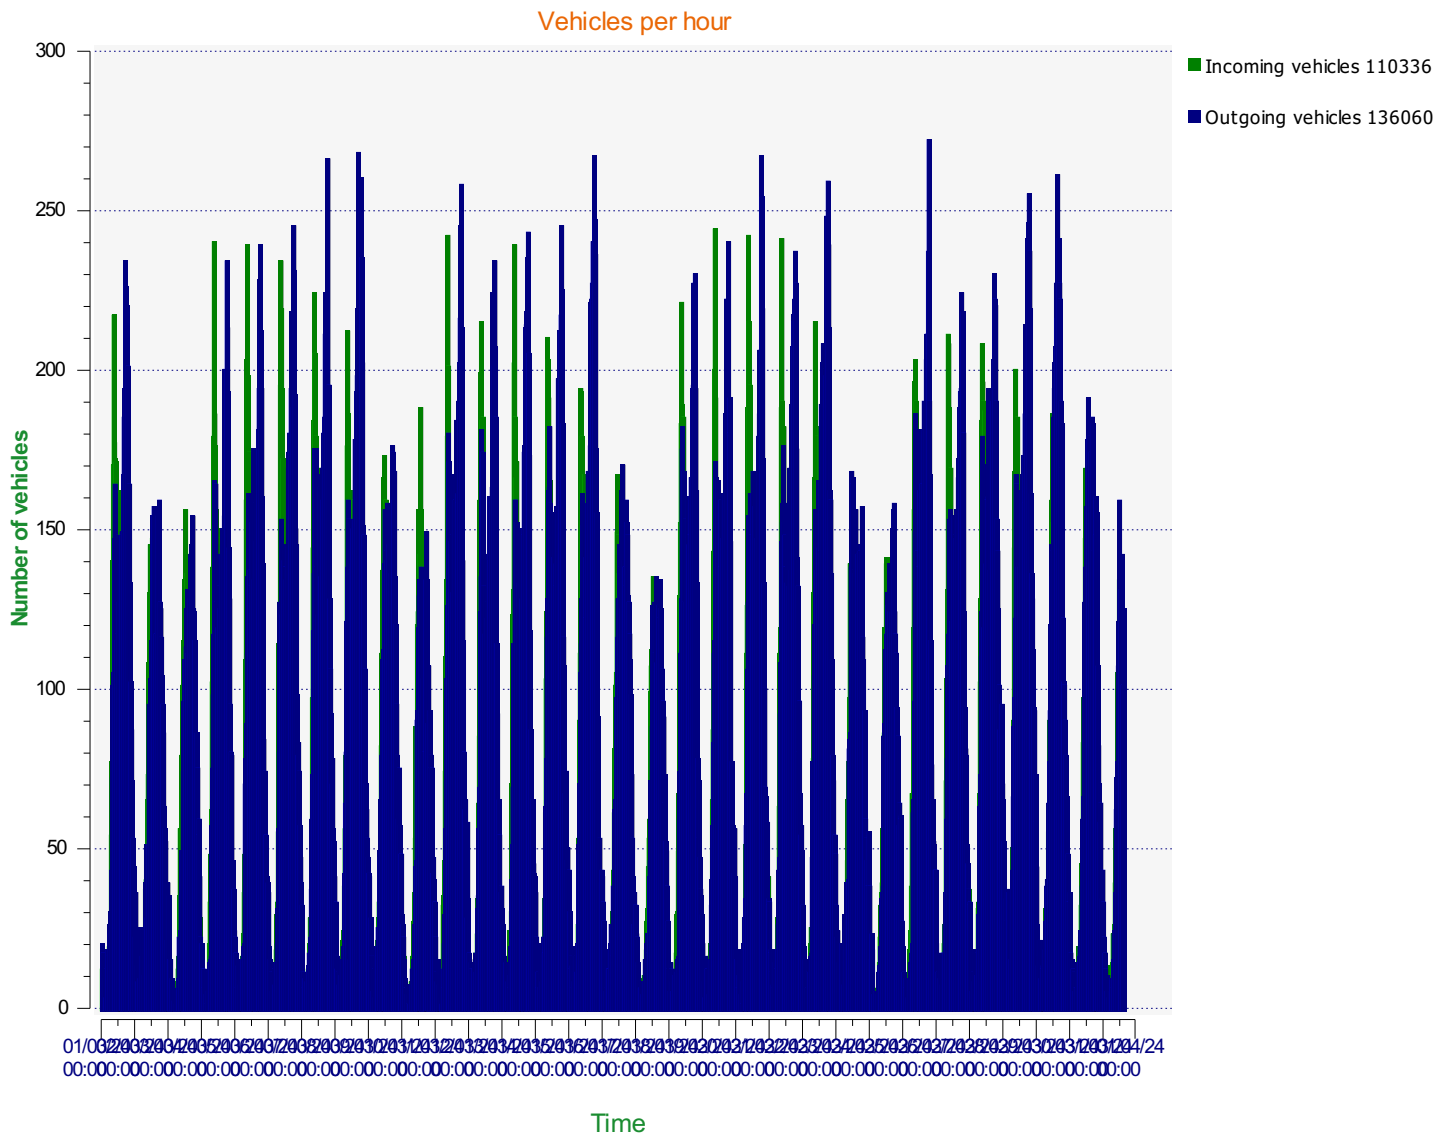

Location:

Comments:

Start date: Friday, March 1, 2024 12:00 AM
End date: Sunday, March 31, 2024 3:30 PM

Location:

Comments:

Start date: Friday, March 1, 2024 12:00 AM
End date: Sunday, March 31, 2024 3:30 PM

Location:

Comments:

Incoming vehicles

- <= 30 Mph : 65,532 - (59.39 %)
- 31 - 35 Mph : 26,549 - (24.06 %)
- 36 - 40 Mph : 11,557 - (10.47 %)
- 41 - 45 Mph : 3,848 - (3.49 %)
- 46 - 65 Mph (and more) : 2,850 - (2.58 %)

Start date: Friday, March 1, 2024 12:00 AM
End date: Sunday, March 31, 2024 3:30 PM

Location:

Comments:

Outgoing vehicles

Start date: Friday, March 1, 2024 12:00 AM
End date: Sunday, March 31, 2024 3:30 PM