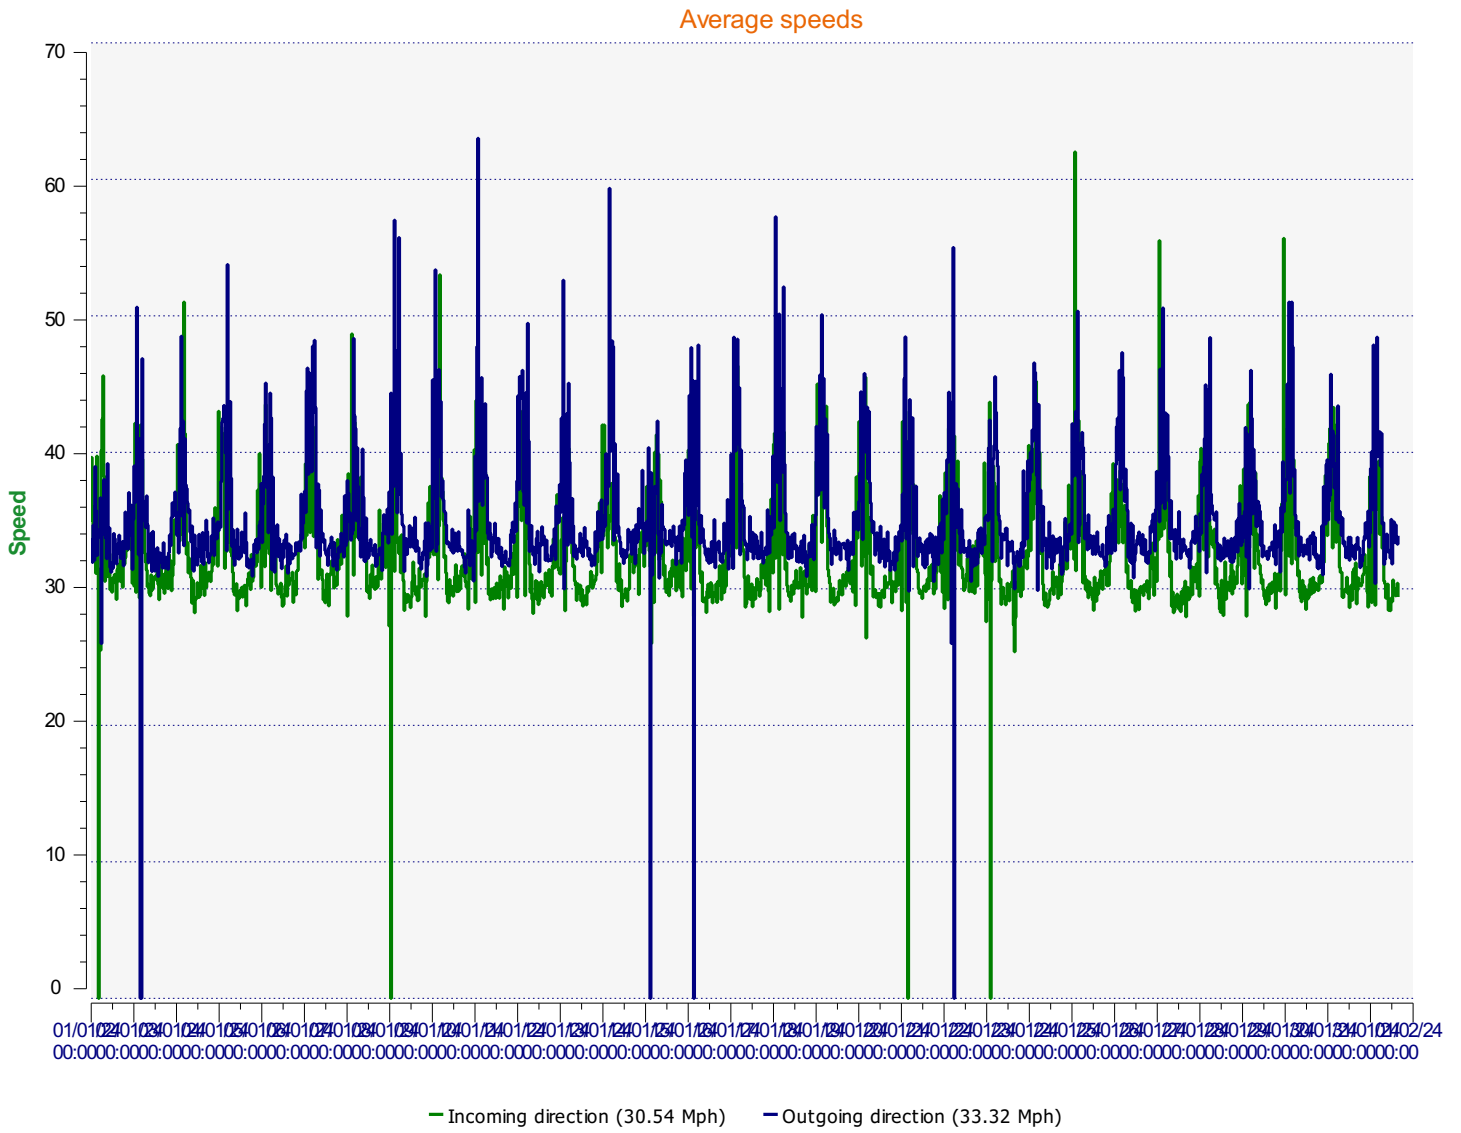

# ÉlanCité

DÉTECTER • INFORMER • SÉCURISER

---

**Start date:** Monday, January 1, 2024 12:00 AM  
**End date:** Wednesday, January 31, 2024 3:30 PM

**Location:**

**Comments:**

---

**Start date:** Monday, January 1, 2024 12:00 AM  
**End date:** Wednesday, January 31, 2024 3:30 PM

**Location:**

**Comments:**

**Start date:** Monday, January 1, 2024 12:00 AM  
**End date:** Wednesday, January 31, 2024 3:30 PM

**Location:**

**Comments:**

**Start date:** Monday, January 1, 2024 12:00 AM  
**End date:** Wednesday, January 31, 2024 3:30 PM

**Location:**

**Comments:**

Incoming vehicles

- <= 30 Mph : 64,191 - (61.62 %)
- 31 - 35 Mph : 23,449 - (22.51 %)
- 36 - 40 Mph : 10,523 - (10.10 %)
- 41 - 45 Mph : 3,562 - (3.42 %)
- 46 - 65 Mph (and more) : 2,452 - (2.35 %)

**Start date:** Monday, January 1, 2024 12:00 AM  
**End date:** Wednesday, January 31, 2024 3:30 PM

**Location:**

**Comments:**

Outgoing vehicles

**Start date:** Monday, January 1, 2024 12:00 AM  
**End date:** Wednesday, January 31, 2024 3:30 PM