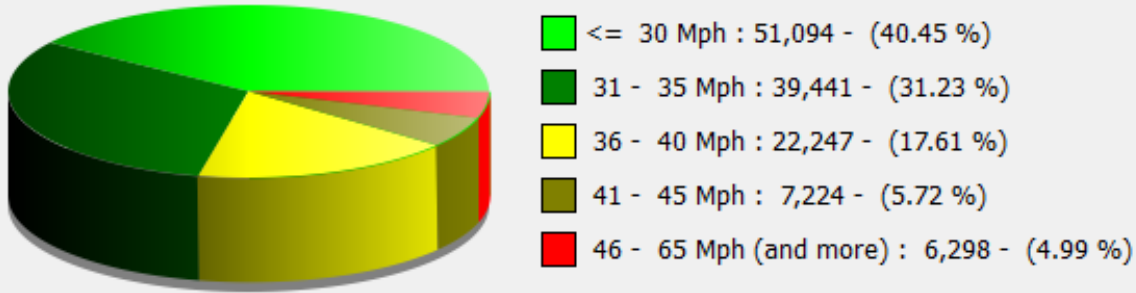

**Location:**

**Comments:**

Incoming vehicles

- <= 30 Mph : 64,191 - (61.62 %)
- 31 - 35 Mph : 23,449 - (22.51 %)
- 36 - 40 Mph : 10,523 - (10.10 %)
- 41 - 45 Mph : 3,562 - (3.42 %)
- 46 - 65 Mph (and more) : 2,452 - (2.35 %)

**Start date:** Monday, January 1, 2024 12:00 AM  
**End date:** Wednesday, January 31, 2024 3:30 PM

**Location:**

**Comments:**

Outgoing vehicles

**Start date:** Monday, January 1, 2024 12:00 AM  
**End date:** Wednesday, January 31, 2024 3:30 PM