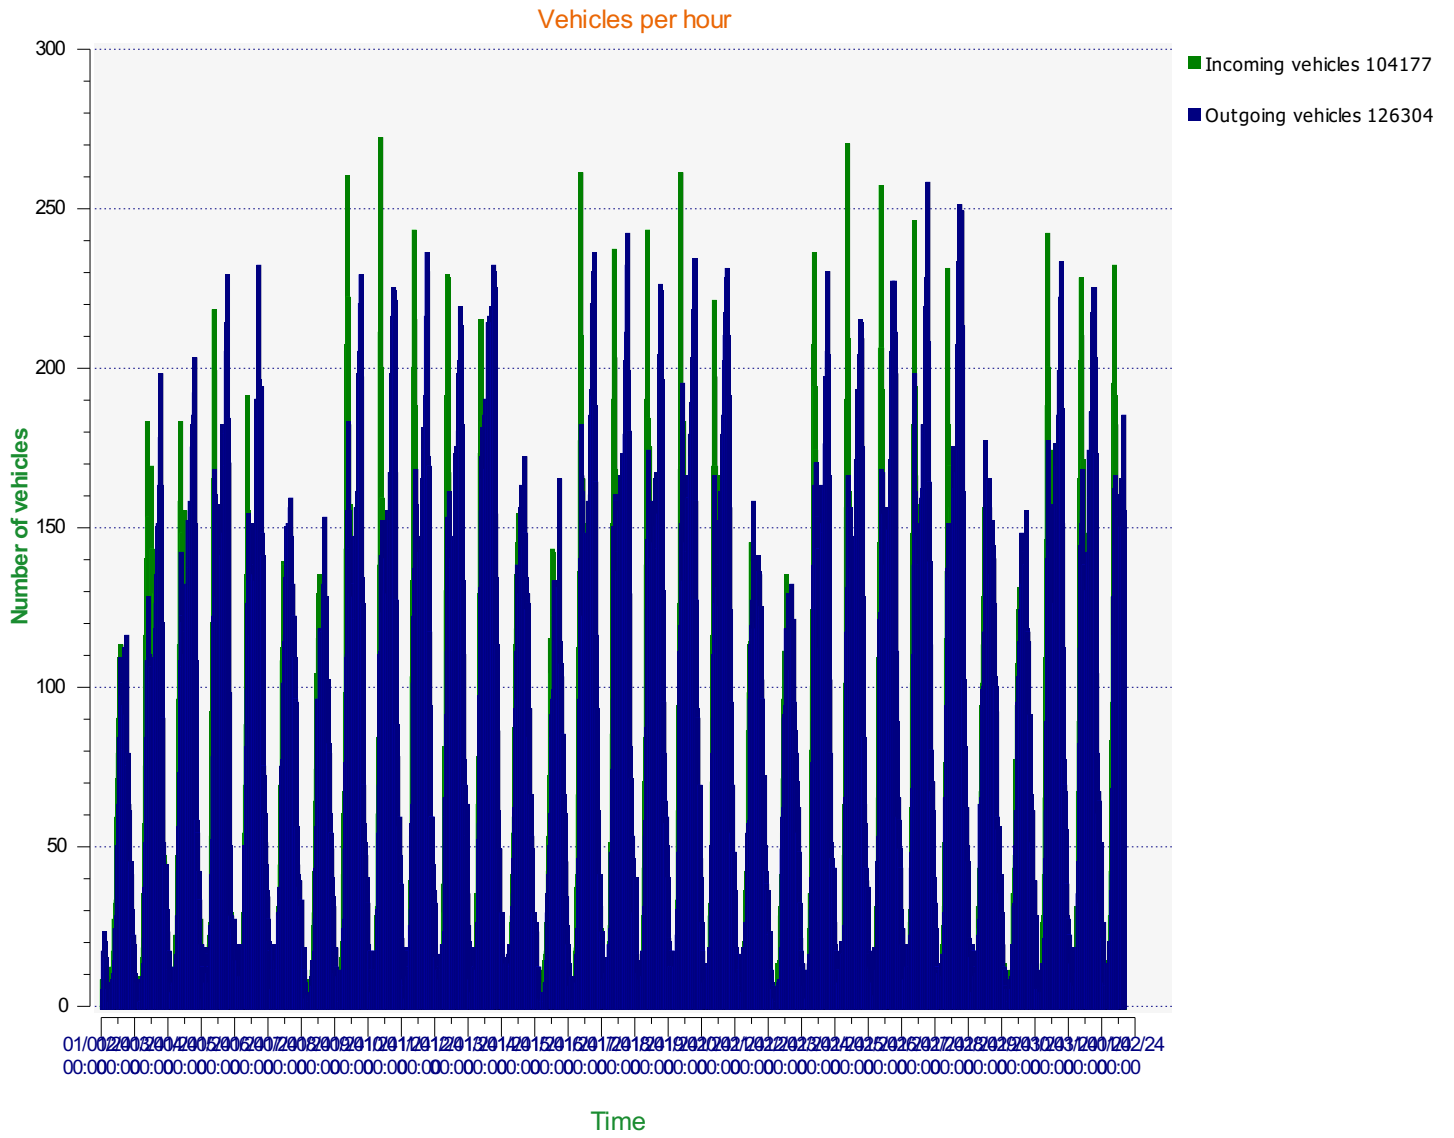

**Location:**

**Comments:**

**Start date:** Monday, January 1, 2024 12:00 AM  
**End date:** Wednesday, January 31, 2024 3:30 PM

**Location:**

**Comments:**

**Start date:** Monday, January 1, 2024 12:00 AM  
**End date:** Wednesday, January 31, 2024 3:30 PM

**Location:**

**Comments:**

Incoming vehicles

- <= 30 Mph : 64,191 - (61.62 %)
- 31 - 35 Mph : 23,449 - (22.51 %)
- 36 - 40 Mph : 10,523 - (10.10 %)
- 41 - 45 Mph : 3,562 - (3.42 %)
- 46 - 65 Mph (and more) : 2,452 - (2.35 %)

**Start date:** Monday, January 1, 2024 12:00 AM  
**End date:** Wednesday, January 31, 2024 3:30 PM

**Location:**

**Comments:**

Outgoing vehicles

**Start date:** Monday, January 1, 2024 12:00 AM  
**End date:** Wednesday, January 31, 2024 3:30 PM