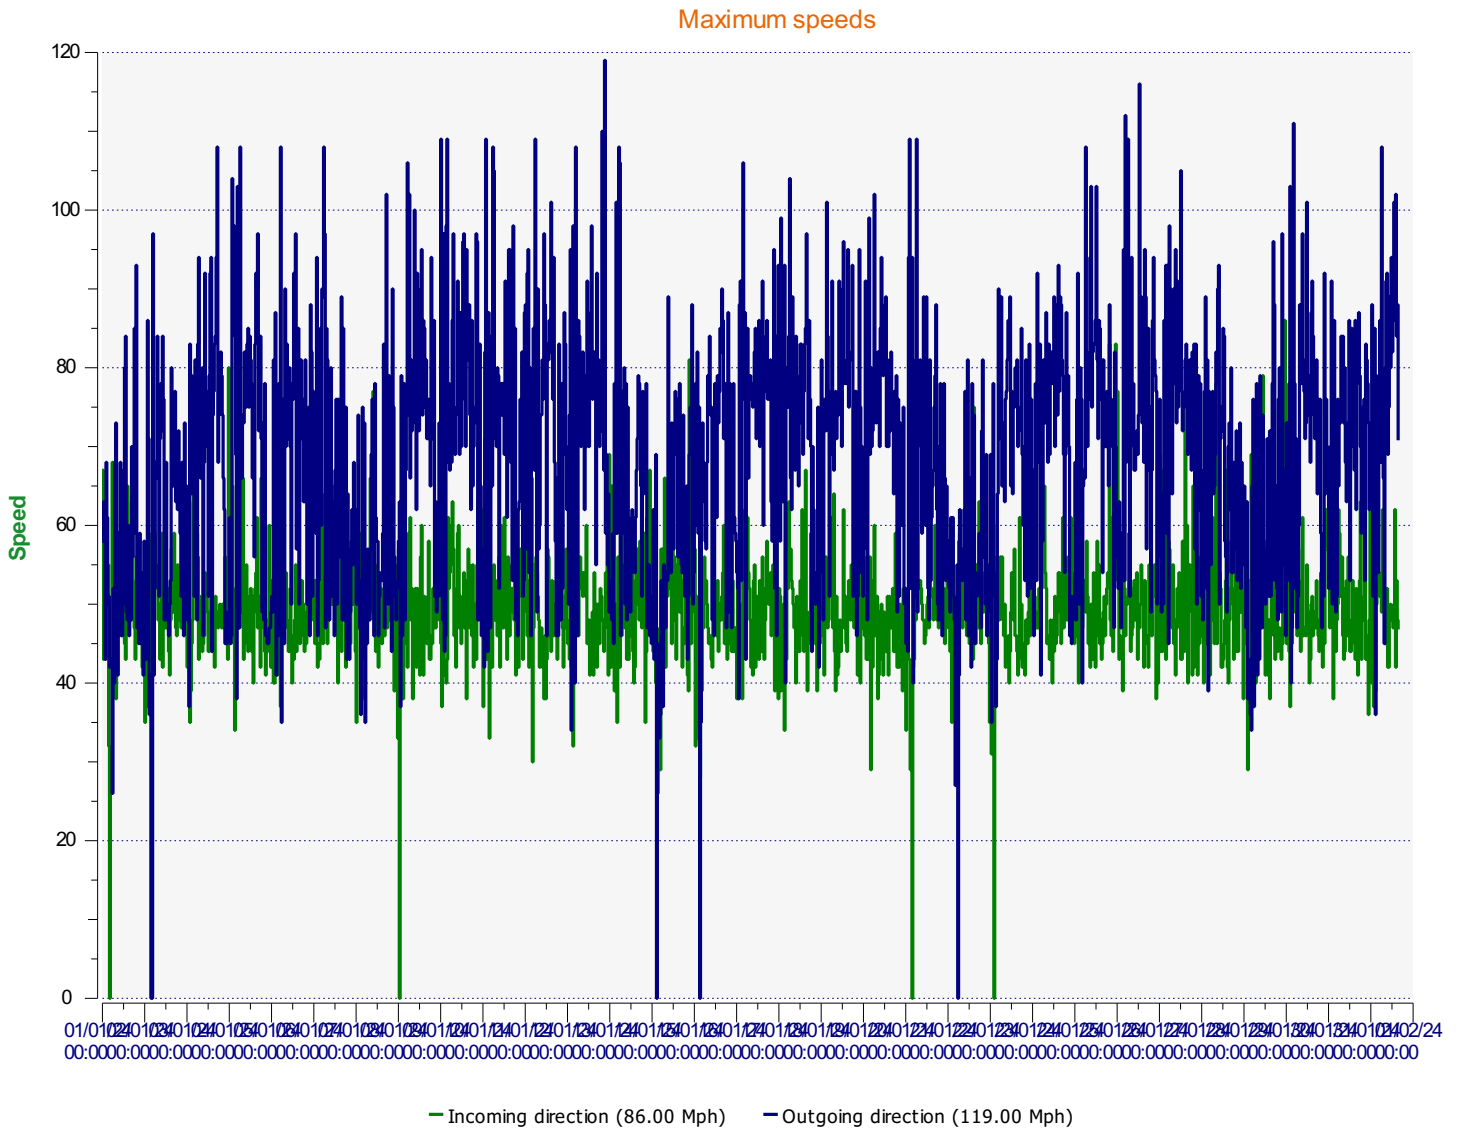

# ÉlanCité

DÉTECTER • INFORMER • SÉCURISER

---

**Start date:** Monday, January 1, 2024 12:00 AM  
**End date:** Wednesday, January 31, 2024 3:30 PM

**Location:**

**Comments:**

---

**Start date:** Monday, January 1, 2024 12:00 AM  
**End date:** Wednesday, January 31, 2024 3:30 PM

**Location:**

**Comments:**

**Start date:** Monday, January 1, 2024 12:00 AM  
**End date:** Wednesday, January 31, 2024 3:30 PM

**Location:**

**Comments:**

**Start date:** Monday, January 1, 2024 12:00 AM  
**End date:** Wednesday, January 31, 2024 3:30 PM

**Location:**

**Comments:**

Incoming vehicles

- <= 30 Mph : 64,191 - (61.62 %)
- 31 - 35 Mph : 23,449 - (22.51 %)
- 36 - 40 Mph : 10,523 - (10.10 %)
- 41 - 45 Mph : 3,562 - (3.42 %)
- 46 - 65 Mph (and more) : 2,452 - (2.35 %)

**Start date:** Monday, January 1, 2024 12:00 AM  
**End date:** Wednesday, January 31, 2024 3:30 PM

**Location:**

**Comments:**

Outgoing vehicles

**Start date:** Monday, January 1, 2024 12:00 AM  
**End date:** Wednesday, January 31, 2024 3:30 PM