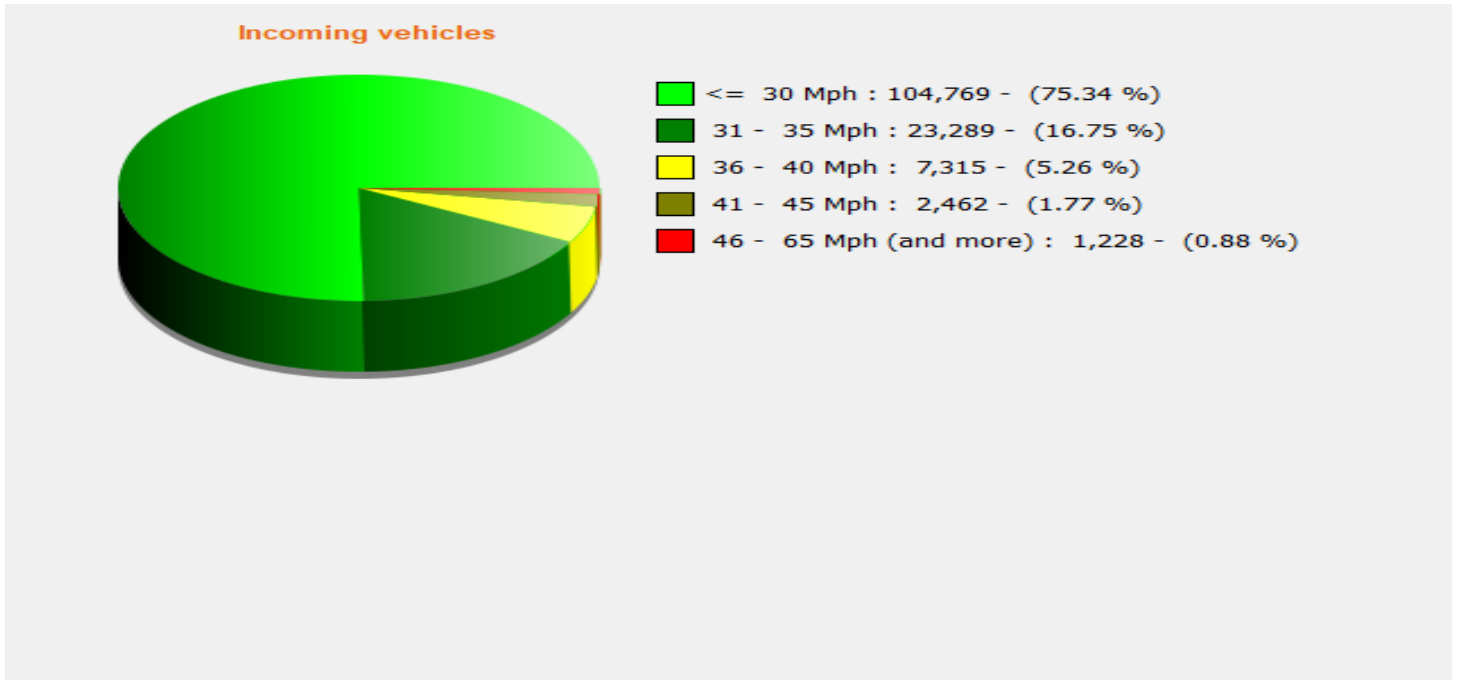

Location:

Comments:

Start date: Monday, April 1, 2024 12:00 AM
End date: Tuesday, April 30, 2024 4:00 PM

Location:

Comments:

Start date: Monday, April 1, 2024 12:00 AM
End date: Tuesday, April 30, 2024 4:00 PM

Location:

Comments:

Start date: Monday, April 1, 2024 12:00 AM
End date: Tuesday, April 30, 2024 4:00 PM

Location:

Comments:

Outgoing vehicles

Start date: Monday, April 1, 2024 12:00 AM
End date: Tuesday, April 30, 2024 4:00 PM