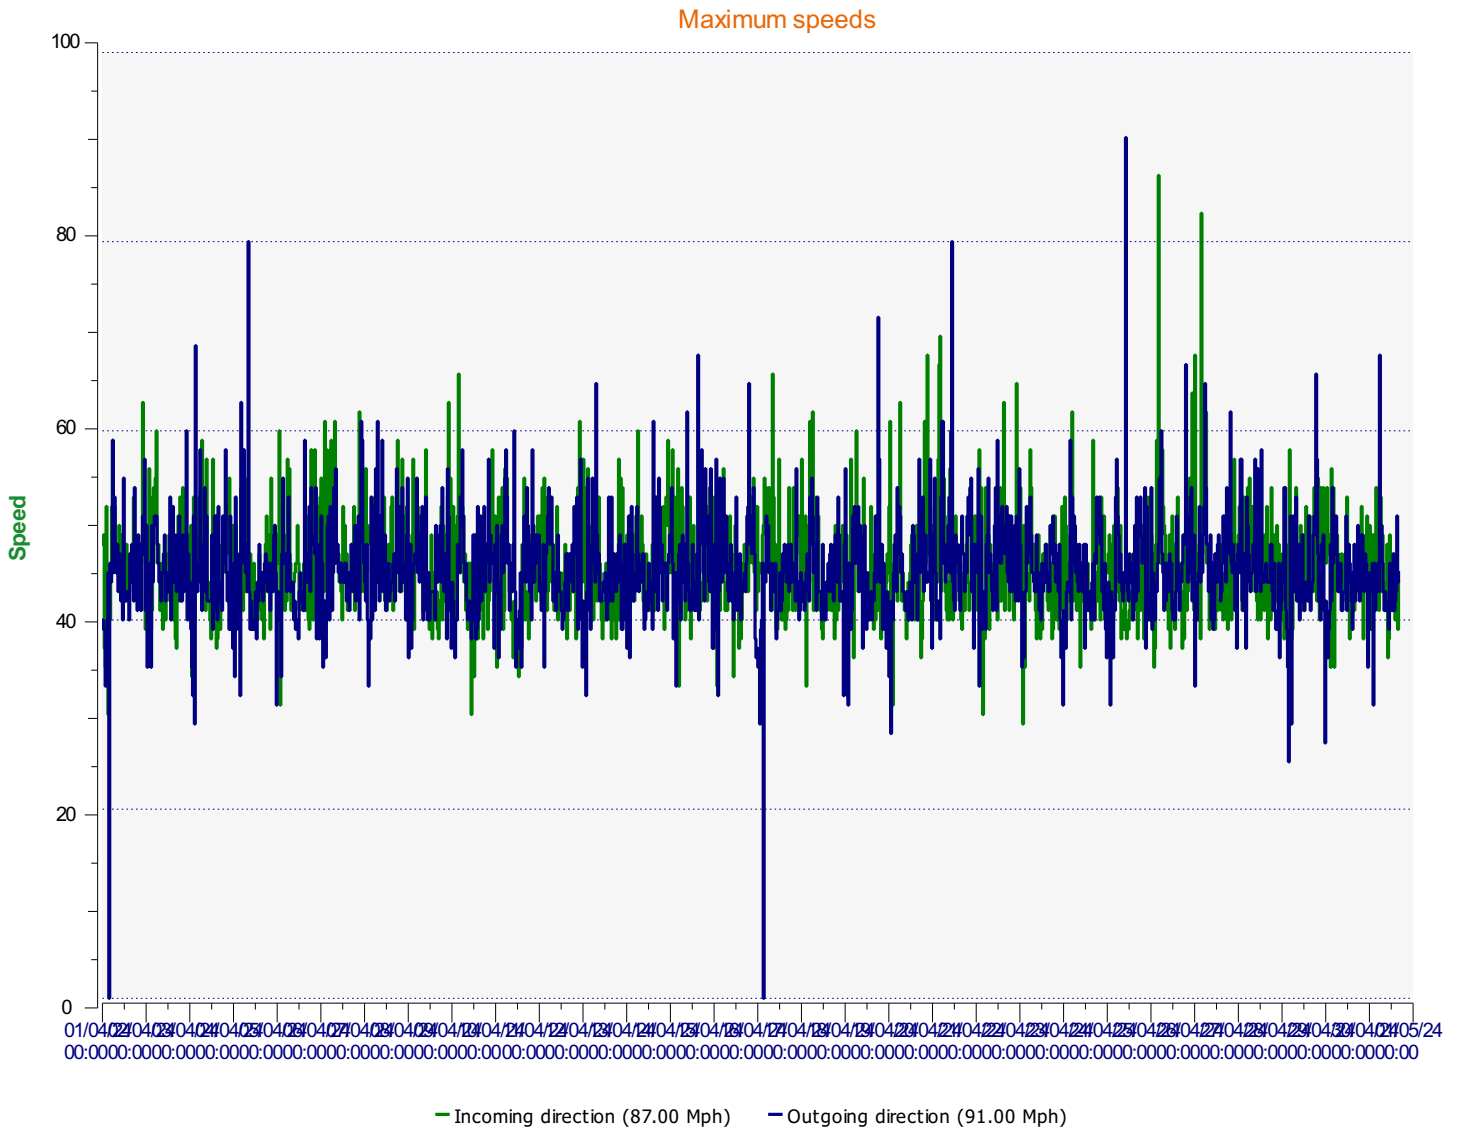

ÉlanCité

DÉTECTER • INFORMER • SÉCURISER

Start date: Monday, April 1, 2024 12:00 AM
End date: Tuesday, April 30, 2024 4:00 PM

Location:

Comments:

Start date: Monday, April 1, 2024 12:00 AM

End date: Tuesday, April 30, 2024 4:00 PM

Location:

Comments:

Start date: Monday, April 1, 2024 12:00 AM
End date: Tuesday, April 30, 2024 4:00 PM

Location:

Comments:

Start date: Monday, April 1, 2024 12:00 AM
End date: Tuesday, April 30, 2024 4:00 PM

Location:

Comments:

Start date: Monday, April 1, 2024 12:00 AM
End date: Tuesday, April 30, 2024 4:00 PM

Location:

Comments:

Outgoing vehicles

Start date: Monday, April 1, 2024 12:00 AM
End date: Tuesday, April 30, 2024 4:00 PM