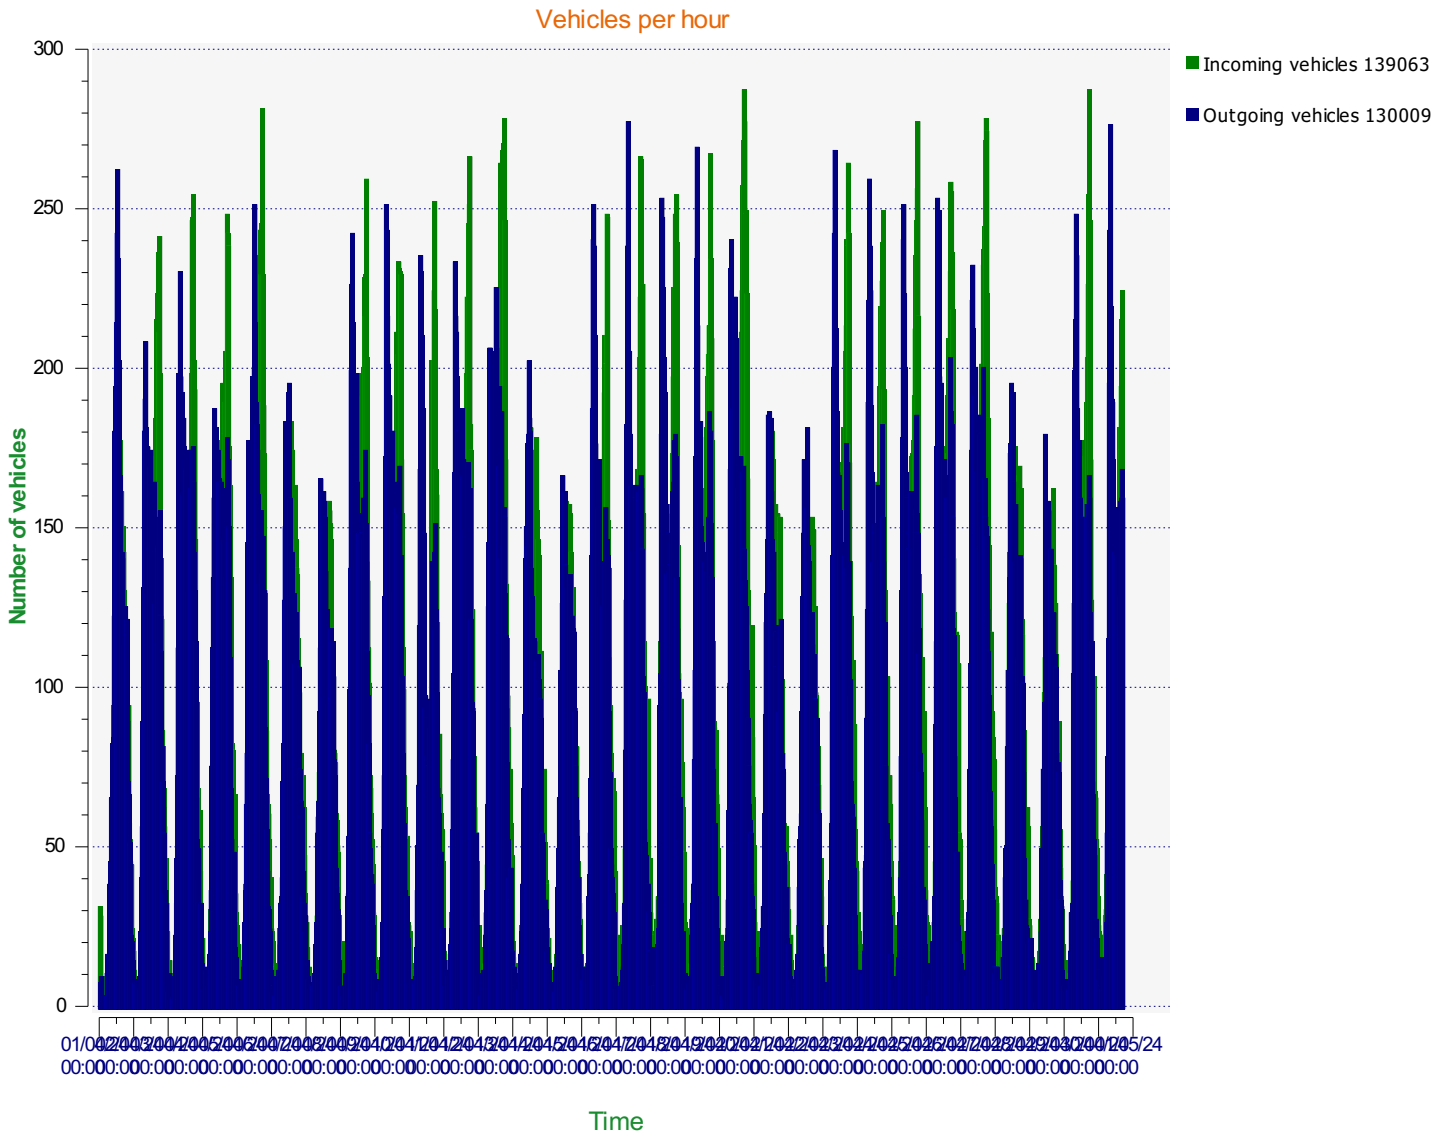

Location:

Comments:

Start date: Monday, April 1, 2024 12:00 AM
End date: Tuesday, April 30, 2024 4:00 PM

Location:

Comments:

Start date: Monday, April 1, 2024 12:00 AM
End date: Tuesday, April 30, 2024 4:00 PM

Location:

Comments:

Start date: Monday, April 1, 2024 12:00 AM
End date: Tuesday, April 30, 2024 4:00 PM

Location:

Comments:

Outgoing vehicles

Start date: Monday, April 1, 2024 12:00 AM
End date: Tuesday, April 30, 2024 4:00 PM