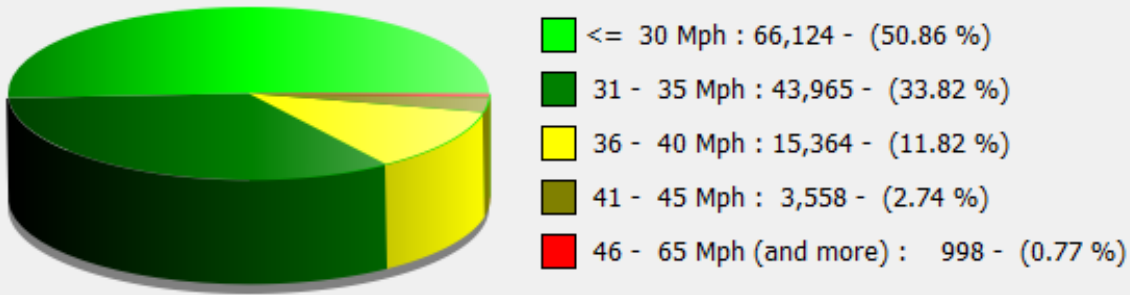

Location:

Comments:

Start date: Monday, April 1, 2024 12:00 AM
End date: Tuesday, April 30, 2024 4:00 PM

Location:

Comments:

Outgoing vehicles

Start date: Monday, April 1, 2024 12:00 AM
End date: Tuesday, April 30, 2024 4:00 PM