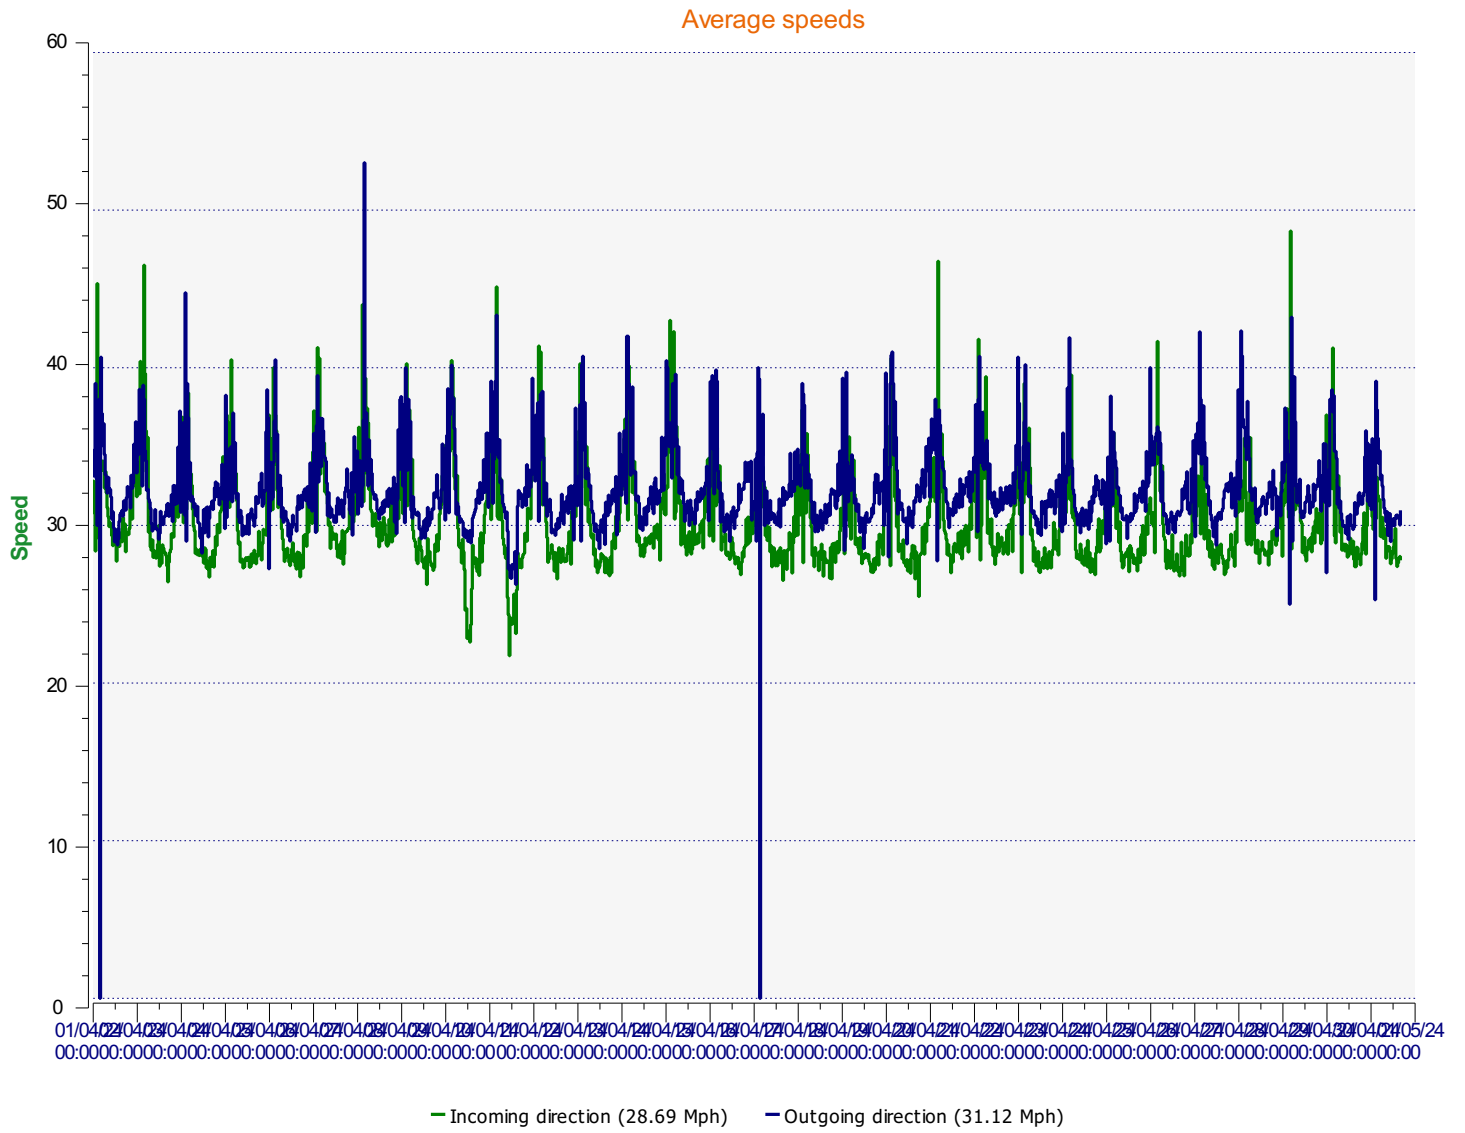

ÉlanCité

DÉTECTER • INFORMER • SÉCURISER

Start date: Monday, April 1, 2024 12:00 AM
End date: Tuesday, April 30, 2024 4:00 PM

Location:

Comments:

Start date: Monday, April 1, 2024 12:00 AM

End date: Tuesday, April 30, 2024 4:00 PM

Location:

Comments:

Start date: Monday, April 1, 2024 12:00 AM
End date: Tuesday, April 30, 2024 4:00 PM

Location:

Comments:

Start date: Monday, April 1, 2024 12:00 AM
End date: Tuesday, April 30, 2024 4:00 PM

Location:

Comments:

Start date: Monday, April 1, 2024 12:00 AM
End date: Tuesday, April 30, 2024 4:00 PM

Location:

Comments:

Outgoing vehicles

Start date: Monday, April 1, 2024 12:00 AM
End date: Tuesday, April 30, 2024 4:00 PM