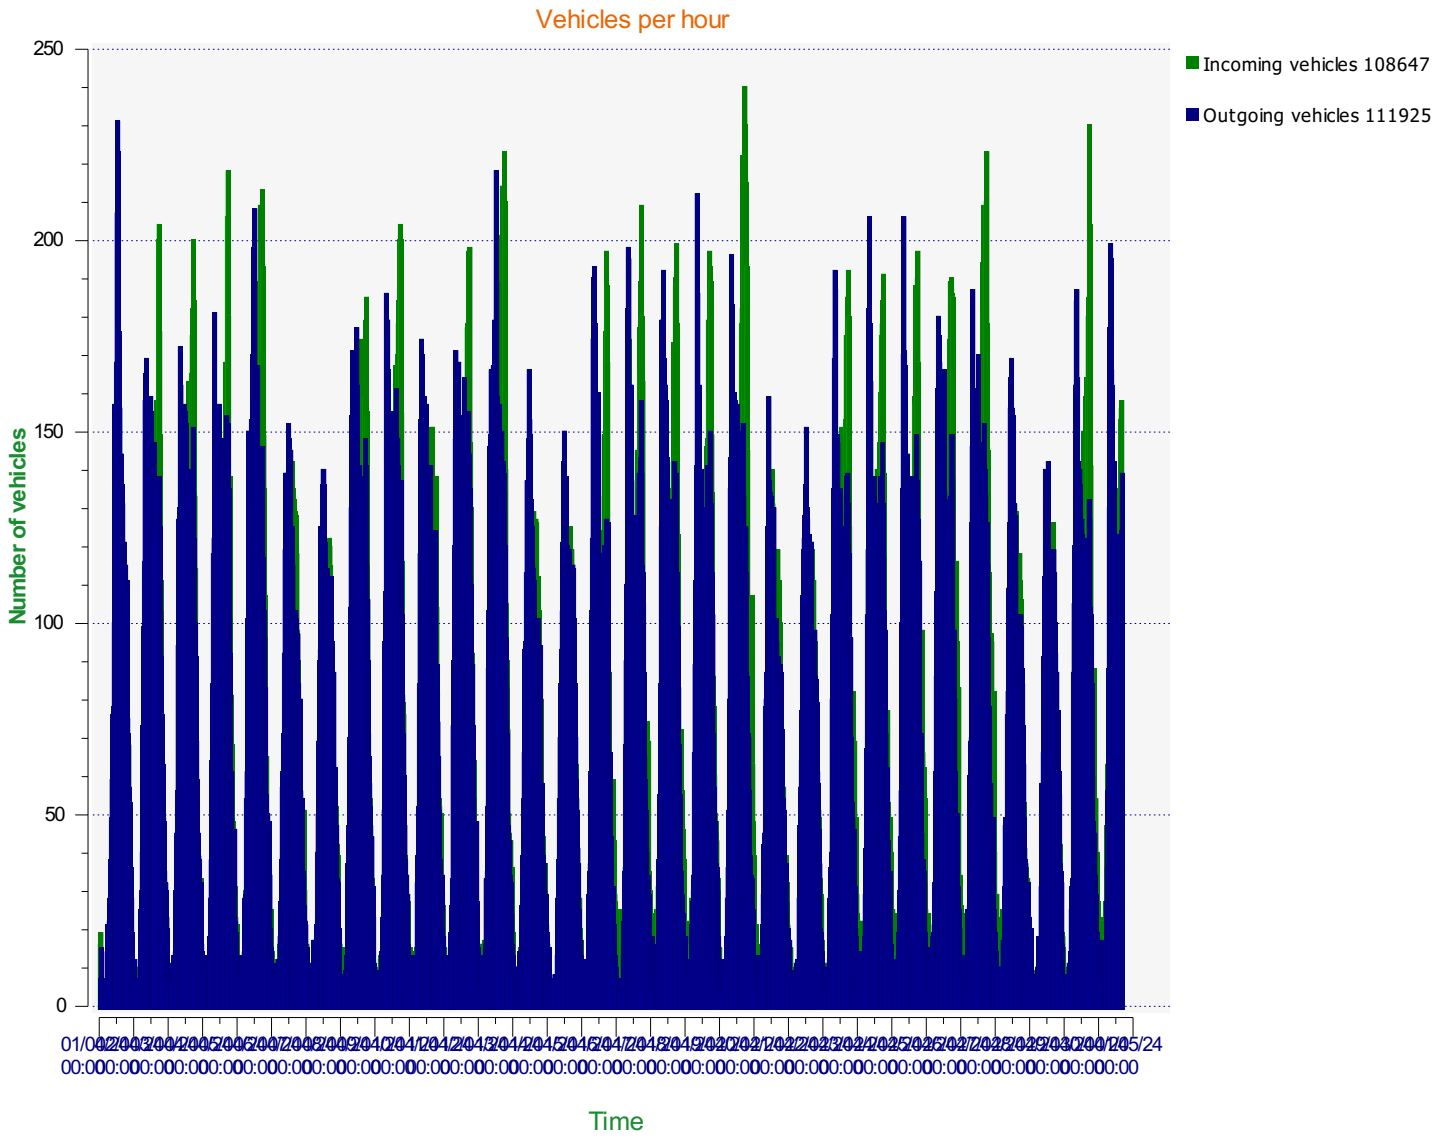

**Location:**

**Comments:**

**Start date:** Monday, April 1, 2024 12:00 AM  
**End date:** Tuesday, April 30, 2024 3:30 PM

**Location:**

**Comments:**

**Start date:** Monday, April 1, 2024 12:00 AM  
**End date:** Tuesday, April 30, 2024 3:30 PM

**Location:**

**Comments:**

Incoming vehicles

	<= 30 Mph : 68,729 - (63.26 %)
	31 - 35 Mph : 22,403 - (20.62 %)
	36 - 40 Mph : 10,601 - (9.76 %)
	41 - 45 Mph : 4,375 - (4.03 %)
	46 - 65 Mph (and more) : 2,539 - (2.34 %)

**Start date:** Monday, April 1, 2024 12:00 AM  
**End date:** Tuesday, April 30, 2024 3:30 PM

**Location:**

**Comments:**

Outgoing vehicles

**Start date:** Monday, April 1, 2024 12:00 AM  
**End date:** Tuesday, April 30, 2024 3:30 PM