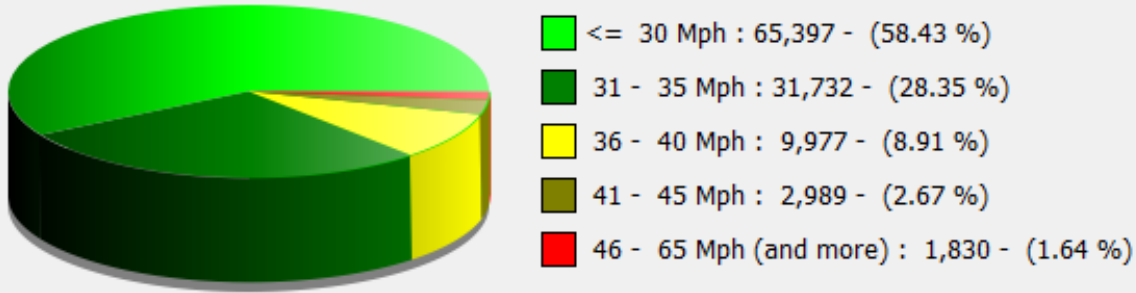

**Location:**

**Comments:**

Incoming vehicles

	<= 30 Mph : 68,729 - (63.26 %)
	31 - 35 Mph : 22,403 - (20.62 %)
	36 - 40 Mph : 10,601 - (9.76 %)
	41 - 45 Mph : 4,375 - (4.03 %)
	46 - 65 Mph (and more) : 2,539 - (2.34 %)

**Start date:** Monday, April 1, 2024 12:00 AM  
**End date:** Tuesday, April 30, 2024 3:30 PM

**Location:**

**Comments:**

Outgoing vehicles

**Start date:** Monday, April 1, 2024 12:00 AM  
**End date:** Tuesday, April 30, 2024 3:30 PM