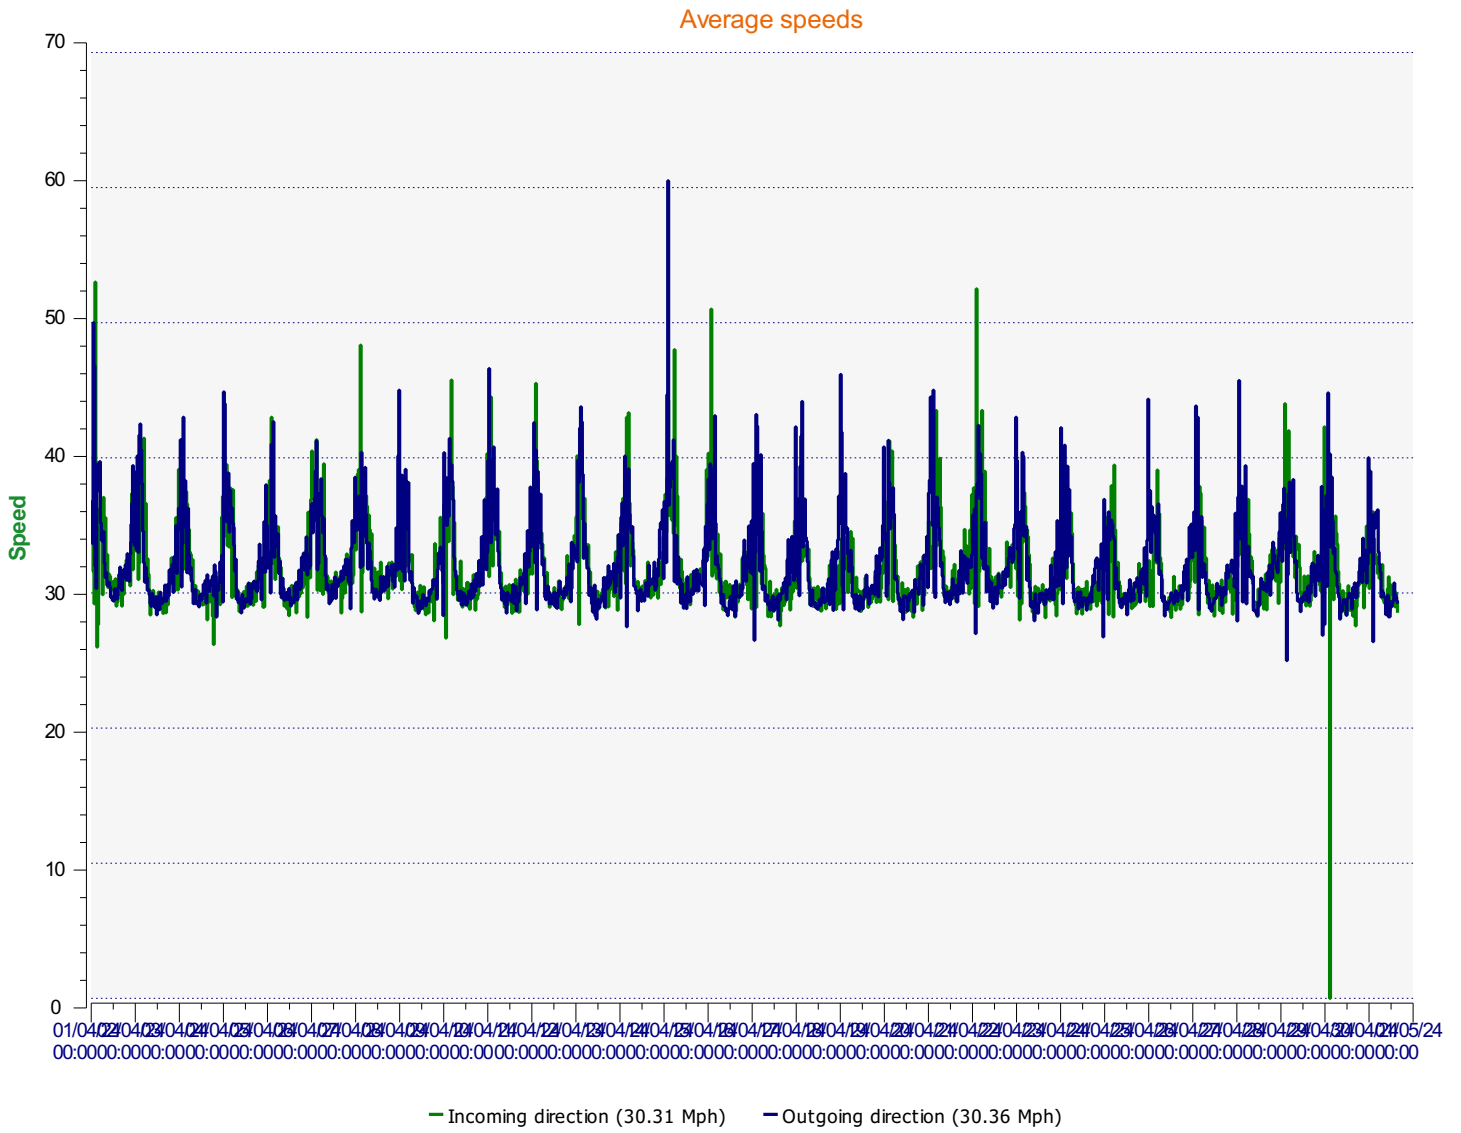

# Élan Cité

DÉTECTER • INFORMER • SÉCURISER

---

**Start date:** Monday, April 1, 2024 12:00 AM  
**End date:** Tuesday, April 30, 2024 3:30 PM

**Location:**

**Comments:**

---

**Start date:** Monday, April 1, 2024 12:00 AM  
**End date:** Tuesday, April 30, 2024 3:30 PM

**Location:**

**Comments:**

**Start date:** Monday, April 1, 2024 12:00 AM  
**End date:** Tuesday, April 30, 2024 3:30 PM

**Location:**

**Comments:**

**Start date:** Monday, April 1, 2024 12:00 AM  
**End date:** Tuesday, April 30, 2024 3:30 PM

**Start date:** Monday, April 1, 2024 12:00 AM  
**End date:** Tuesday, April 30, 2024 3:30 PM

**Location:**

**Comments:**

Outgoing vehicles

**Start date:** Monday, April 1, 2024 12:00 AM  
**End date:** Tuesday, April 30, 2024 3:30 PM