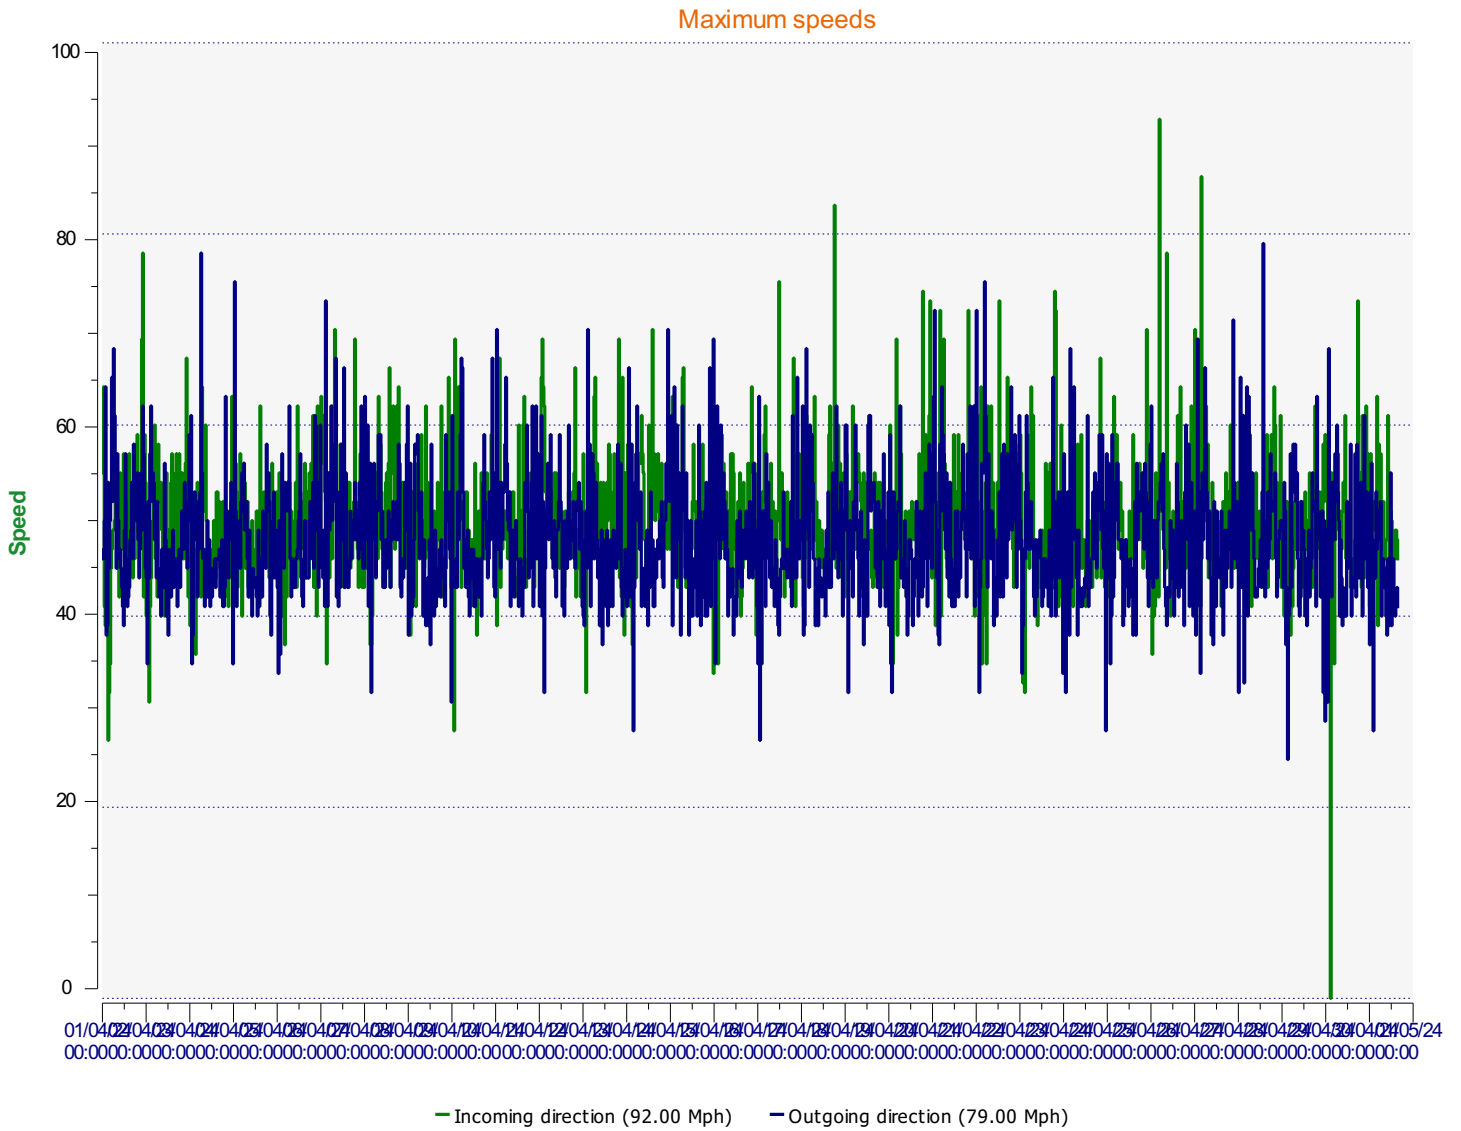

# Élan Cité

DÉTECTER • INFORMER • SÉCURISER

---

**Start date:** Monday, April 1, 2024 12:00 AM  
**End date:** Tuesday, April 30, 2024 3:30 PM

**Location:**

**Comments:**

---

**Start date:** Monday, April 1, 2024 12:00 AM  
**End date:** Tuesday, April 30, 2024 3:30 PM

**Location:**

**Comments:**

**Start date:** Monday, April 1, 2024 12:00 AM  
**End date:** Tuesday, April 30, 2024 3:30 PM

**Location:**

**Comments:**

**Start date:** Monday, April 1, 2024 12:00 AM  
**End date:** Tuesday, April 30, 2024 3:30 PM

**Location:**

**Comments:**

Incoming vehicles

	<= 30 Mph : 68,729 - (63.26 %)
	31 - 35 Mph : 22,403 - (20.62 %)
	36 - 40 Mph : 10,601 - (9.76 %)
	41 - 45 Mph : 4,375 - (4.03 %)
	46 - 65 Mph (and more) : 2,539 - (2.34 %)

**Start date:** Monday, April 1, 2024 12:00 AM  
**End date:** Tuesday, April 30, 2024 3:30 PM

**Location:**

**Comments:**

Outgoing vehicles

**Start date:** Monday, April 1, 2024 12:00 AM  
**End date:** Tuesday, April 30, 2024 3:30 PM